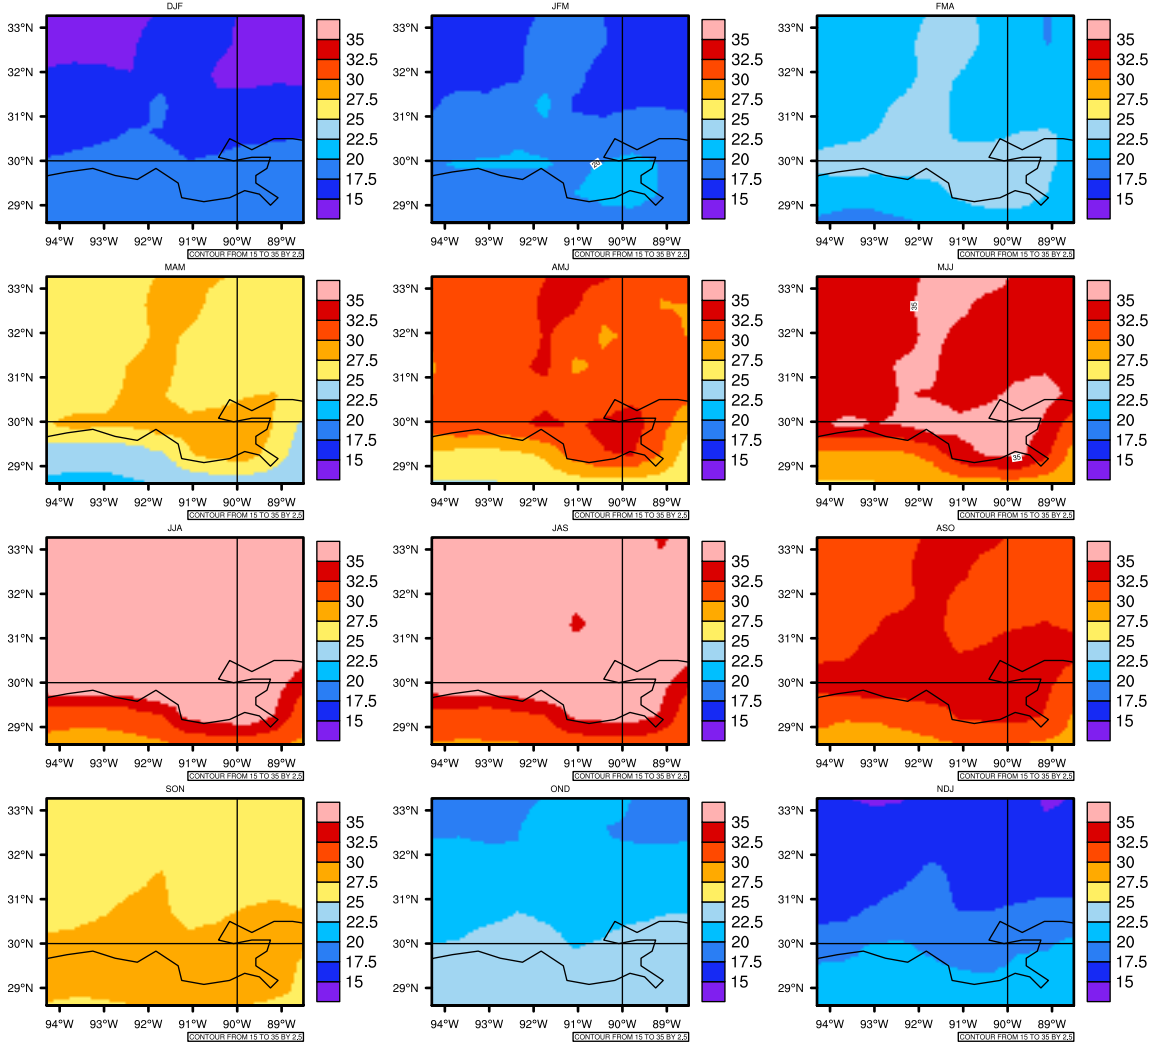

Seasonally tasmax (c) In 2020-2029 MIROC4h RCP45 - Louisiana

AgrMetSoft (2020). Climate Maps. Available on:
<https://agrimetsoft.com/maps>

Order a new map on <https://agrimetsoft.com/order>