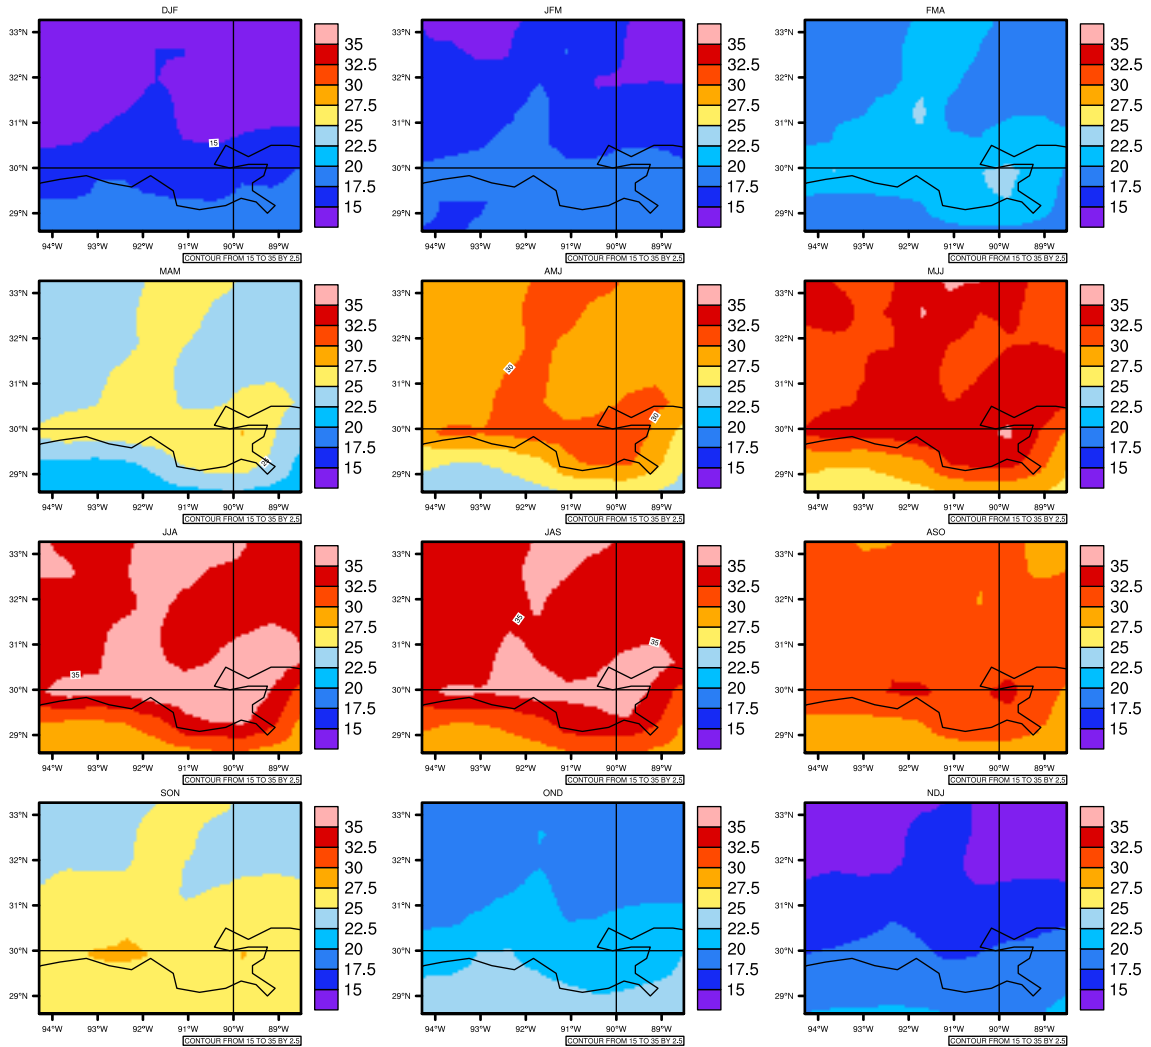

Seasonally tasmox (c) In 1975-2005 MIROC4h historical - Louisiana

AgriMetSoft (2020). Climate Maps. Available on: <https://agrimetsoft.com/maps>

[Order a new map on <https://agrimetsoft.com/order>