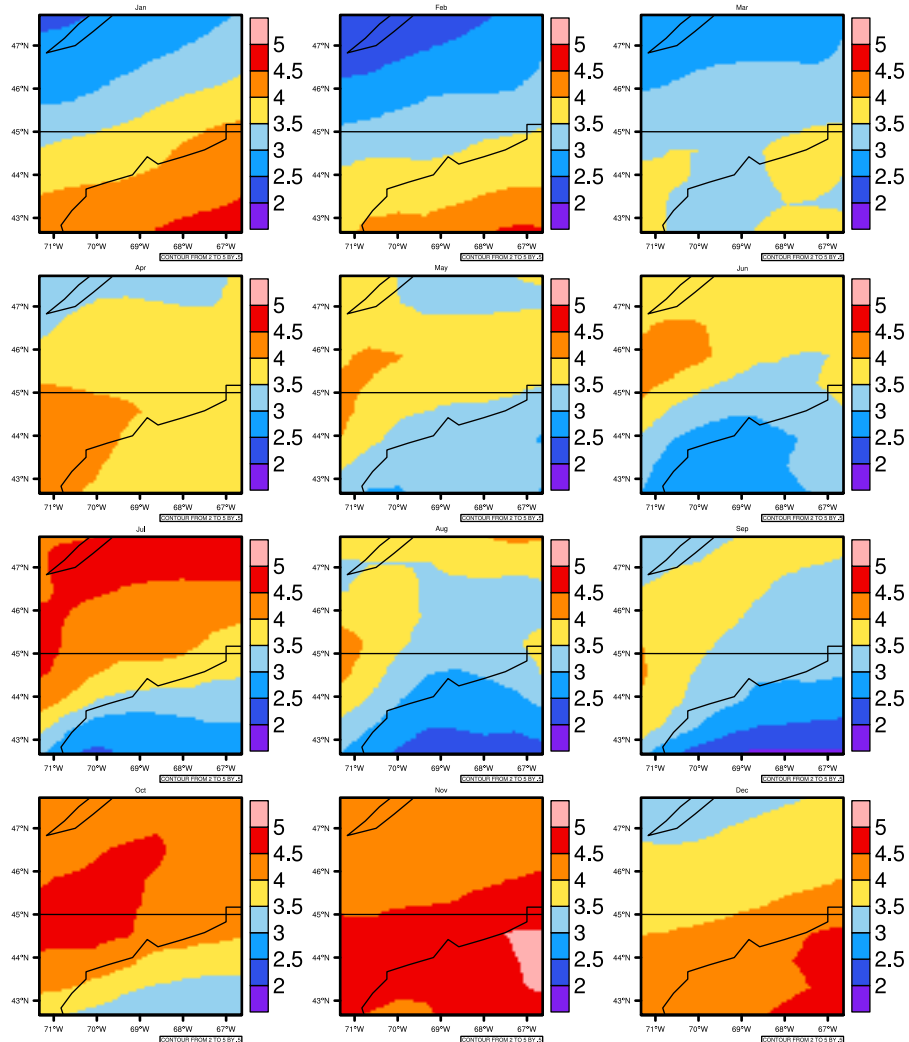

Monthly pr (mm/day) In 1975-2005 MIROC4h historical - Maine

AgriMetSoft (2020). Climate Maps. Available on:
<https://agrimetsoft.com/maps>

Order a new map on <https://agrimetsoft.com/order>