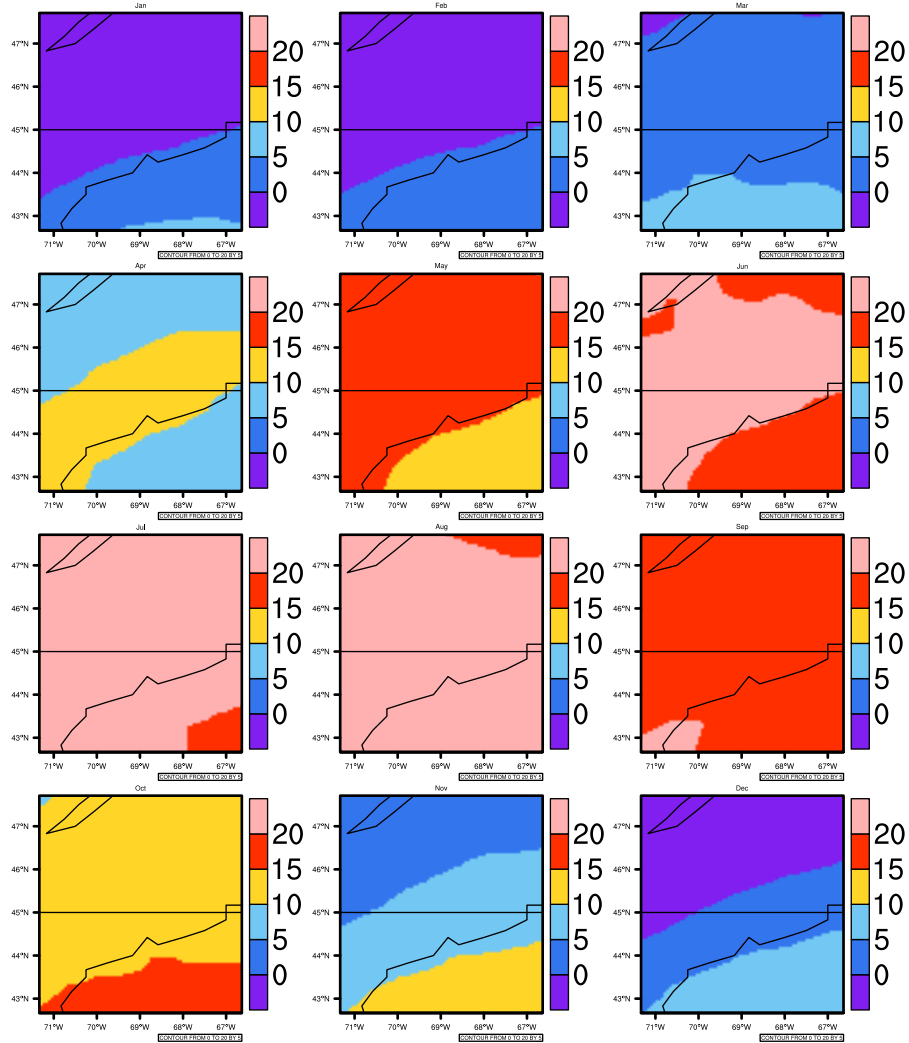

Monthly tasmax (c) In 1975-2005 MIROC4h historical - Maine

AgriMetSoft (2020). Climate Maps. Available on:
<https://agrimetsoft.com/maps>

Order a new map on <https://agrimetsoft.com/order>