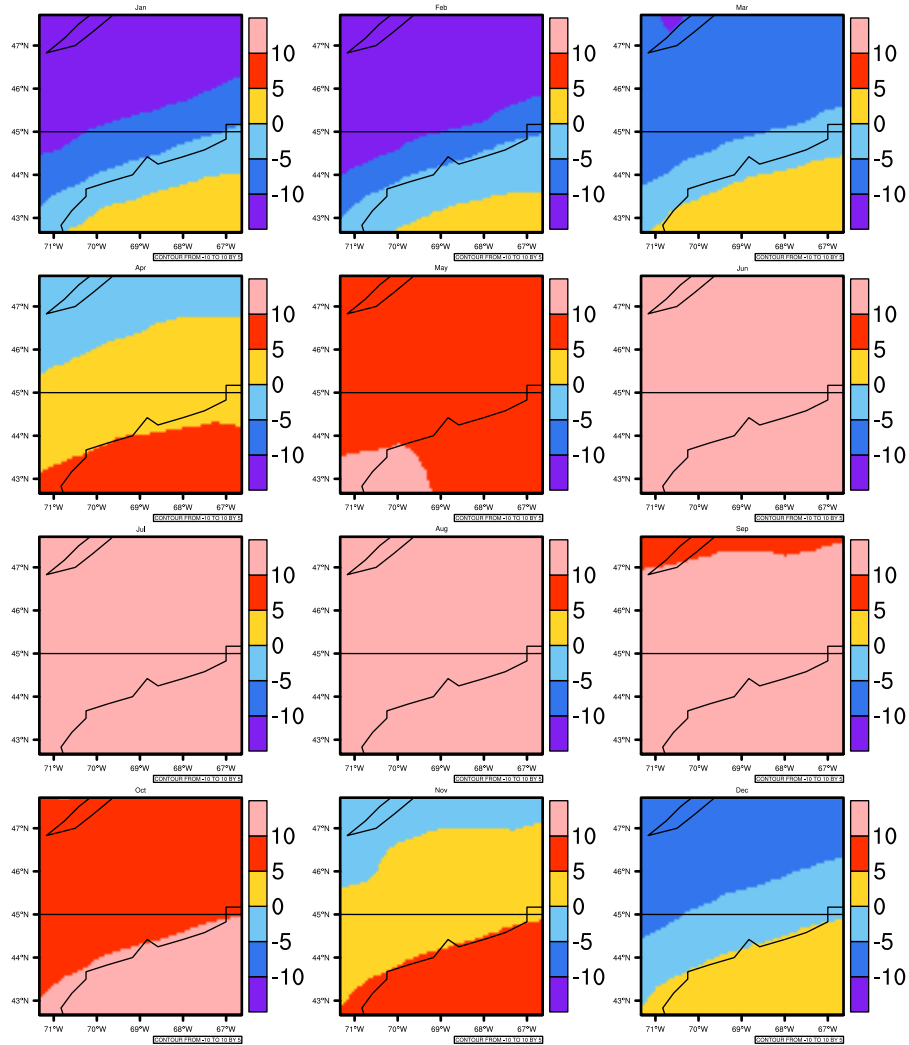

Monthly tasmin (c) In 1975-2005 MIROC4h historical - Maine

AgriMetSoft (2020). Climate Maps. Available on:
<https://agrimetsoft.com/maps>

Order a new map on <https://agrimetsoft.com/order>

[You can request maps from any dataset from the AgriMetSoft Team.](#)