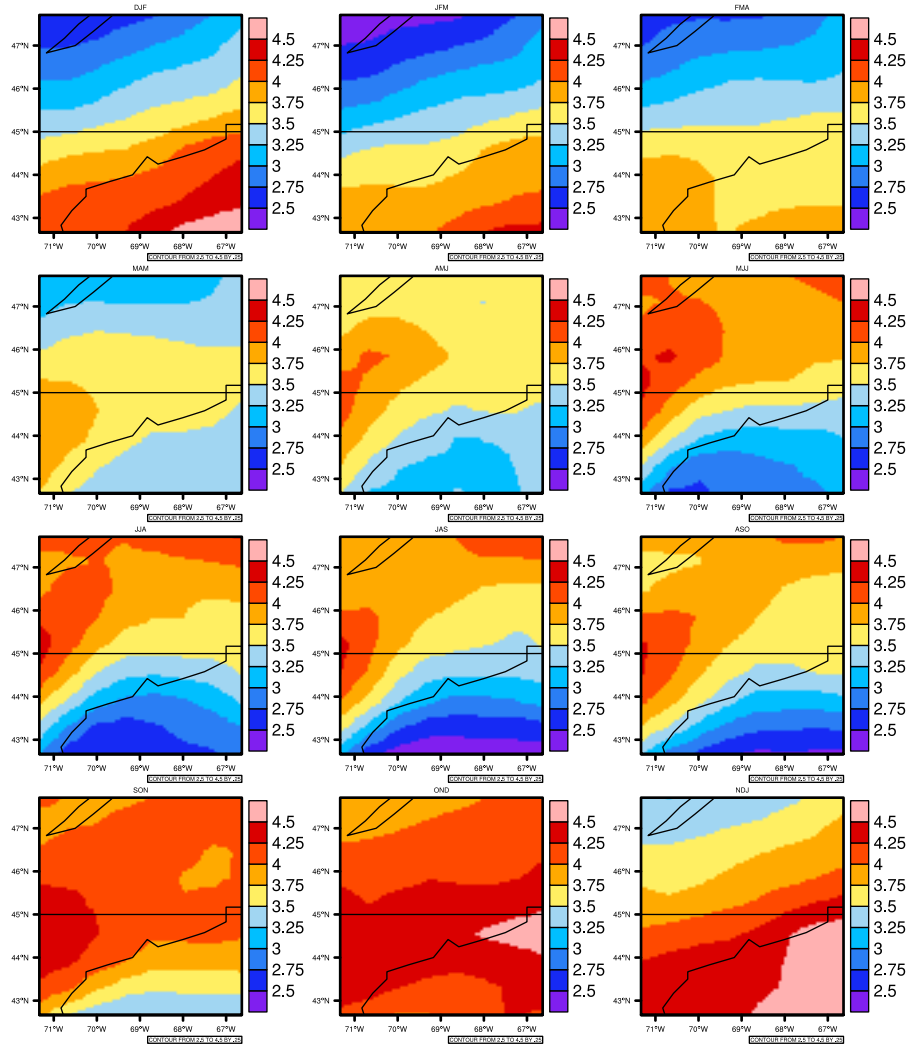

Seasonally pr (mm/day) In 1975-2005 MIROC4h historical - Maine

AgriMetSoft (2020). Climate Maps. Available on:
<https://agrimetsoft.com/maps>

Order a new map on <https://agrimetsoft.com/order>