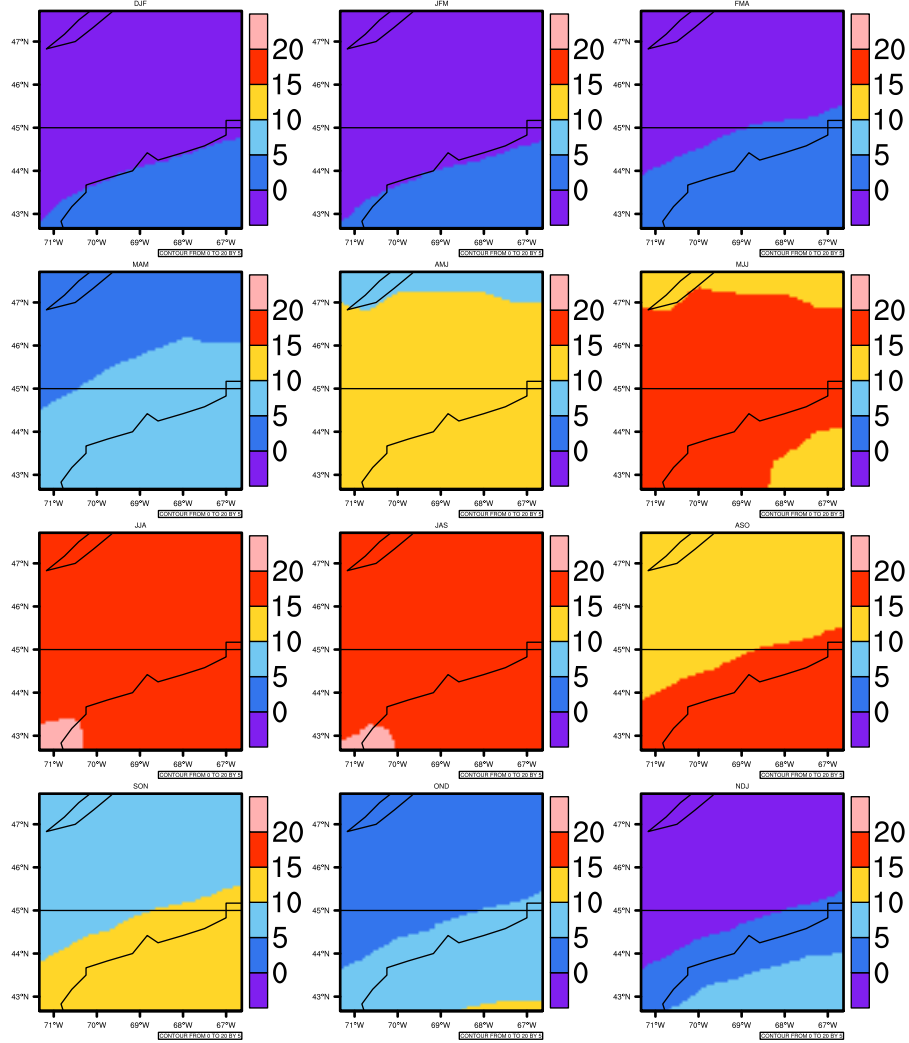

### Seasonally tas (c) In 1975-2005 MIROC4h historical - Maine

AgriMetSoft (2020). Climate Maps. Available on:  
<https://agrimetsoft.com/maps>

Order a new map on <https://agrimetsoft.com/order>