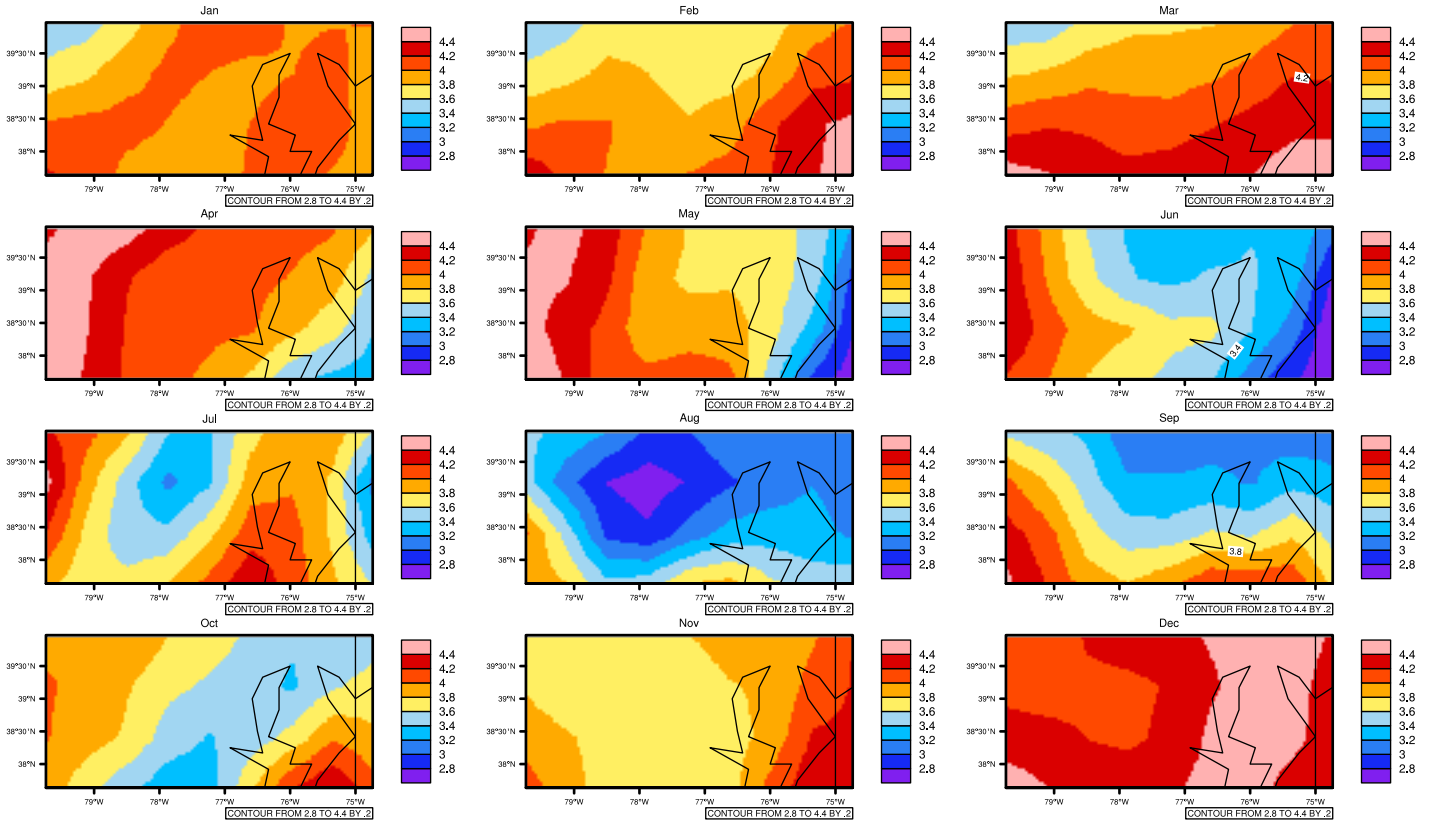

Monthly pr (mm/day) In 1975-2005 MIROC4h historical - Maryland