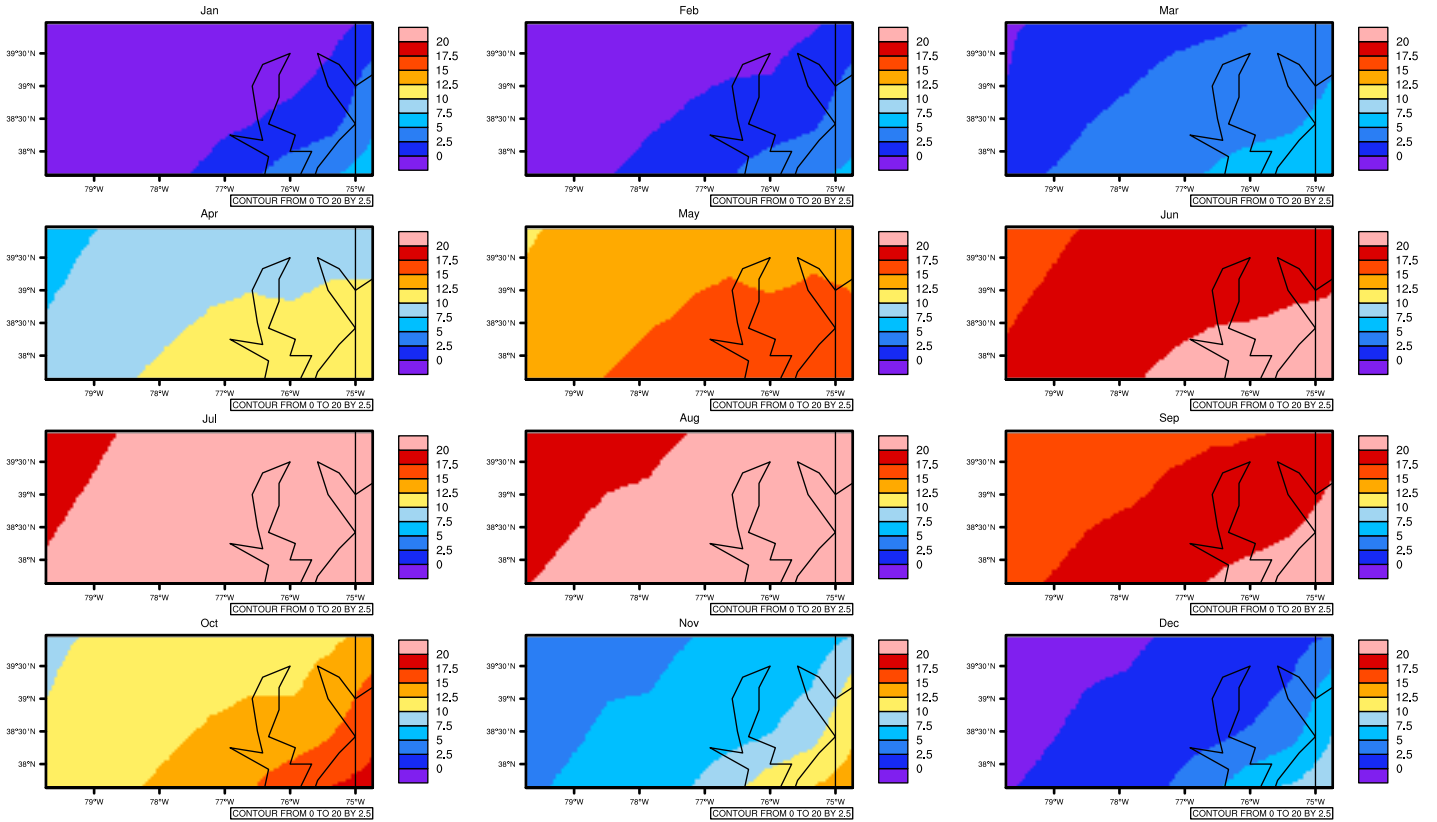

Monthly tasmin (c) In 1975-2005 MIROC4h historical - Maryland