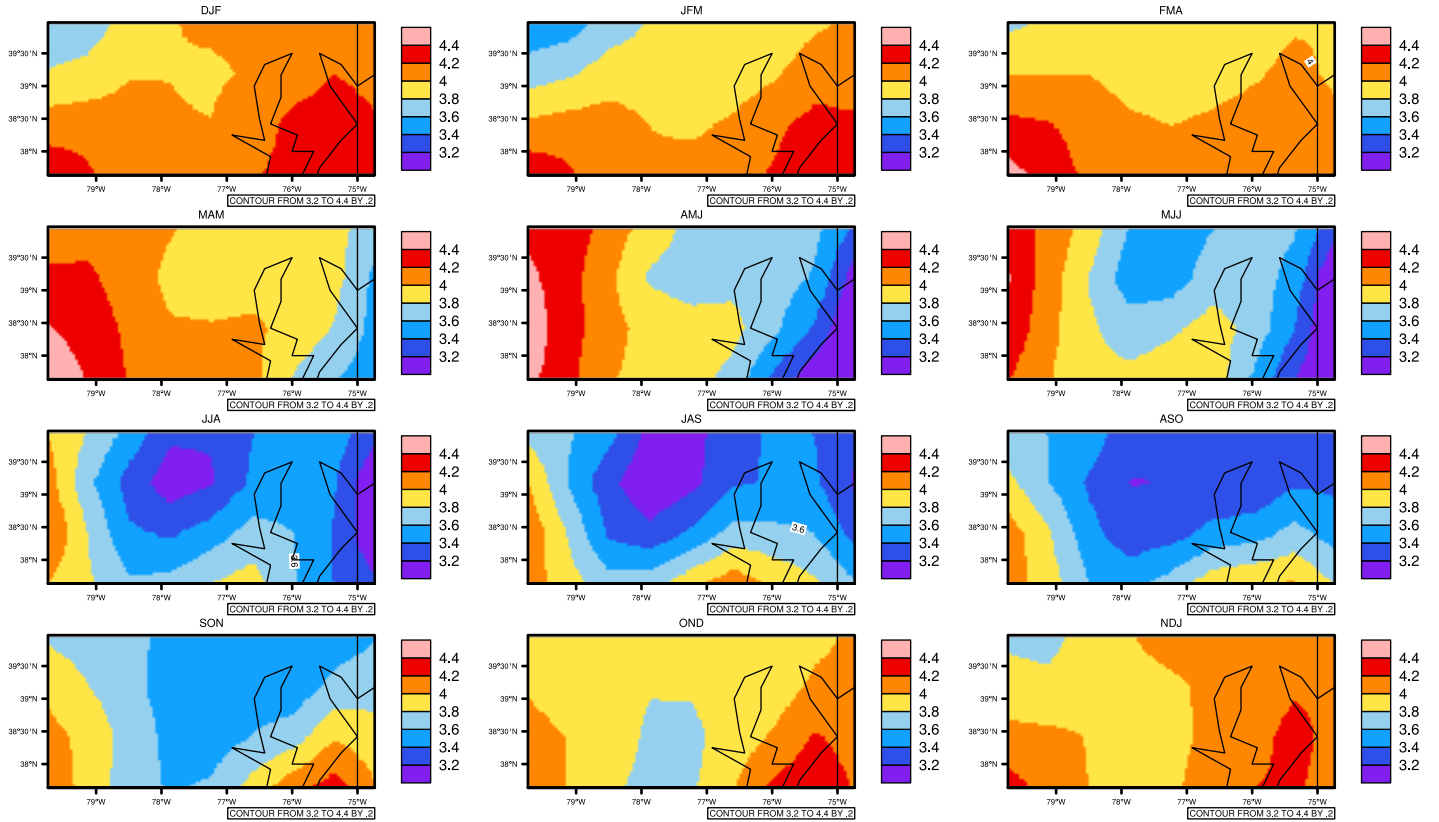

Seasonally pr (mm/day) In 1975-2005 MIROC4h historical - Maryland