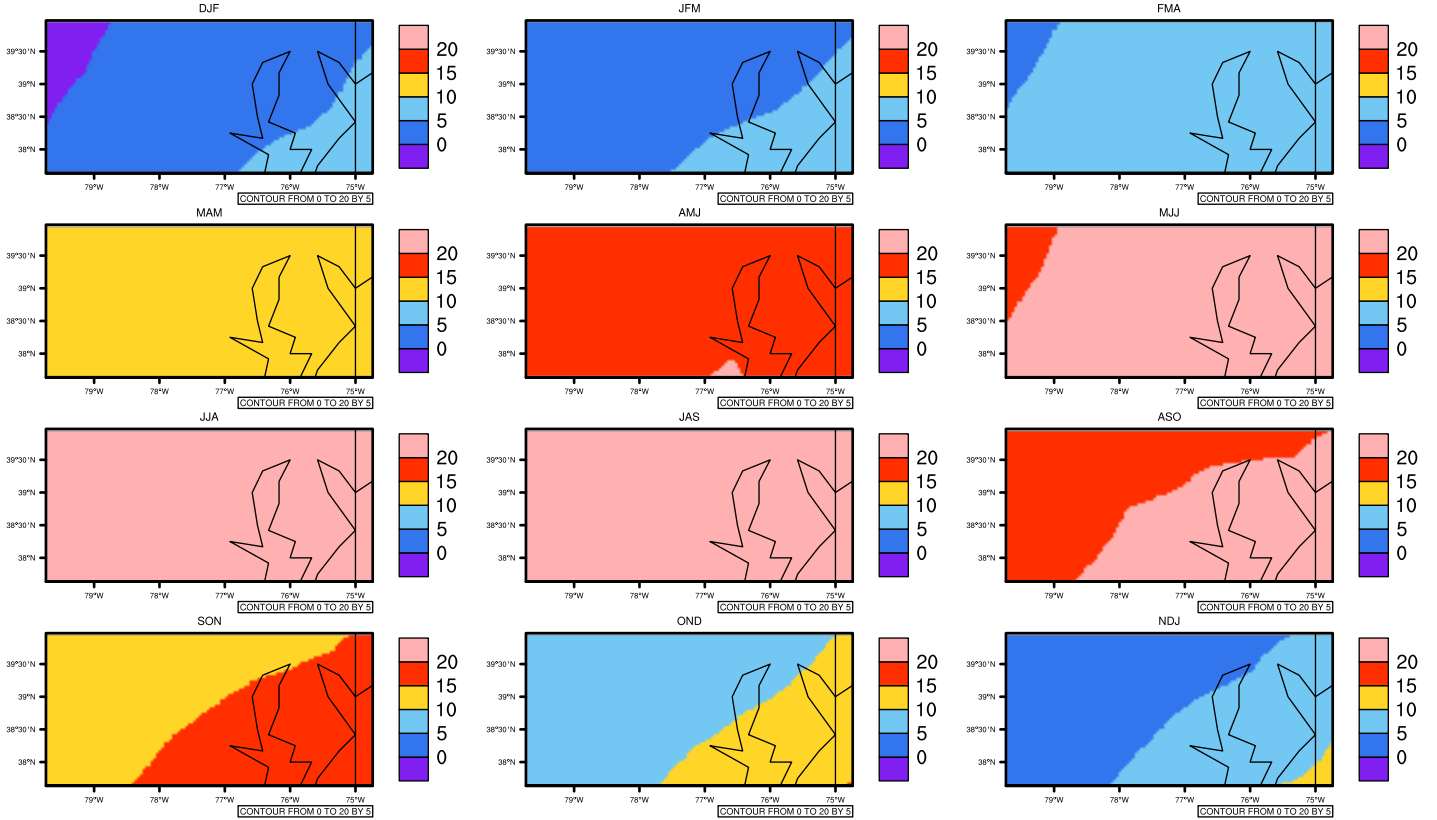

Seasonally tas (c) In 1975-2005 MIROC4h historical - Maryland