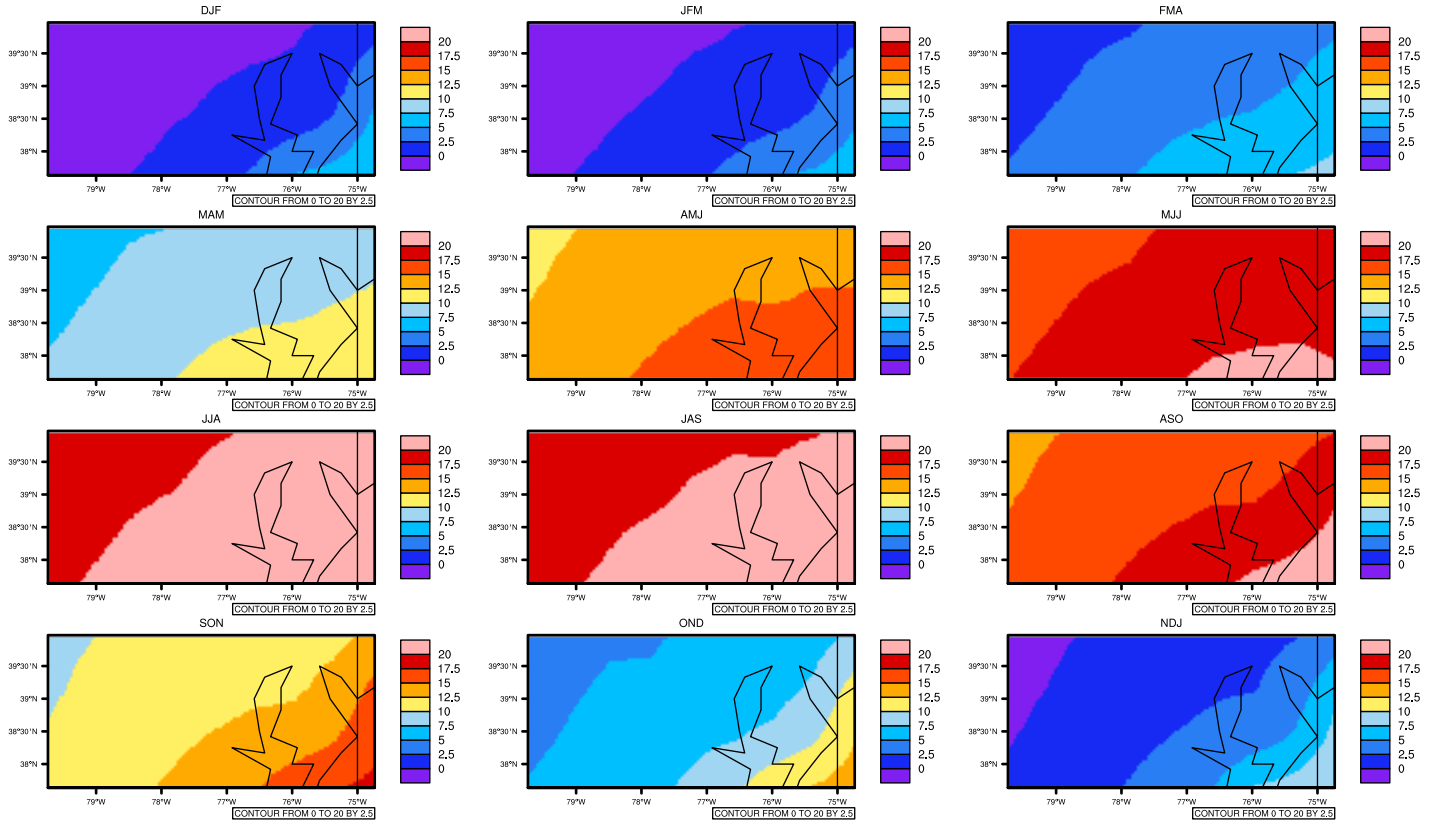

Seasonally tasmin (c) In 1975-2005 MIROC4h historical - Maryland

AgriMetSoft (2020). Climate Maps. Available on:
<https://agrimetsoft.com/maps>

Order a new map on <https://agrimetsoft.com/order>

[You can request maps from any dataset from the AgriMetSoft Team.](#)