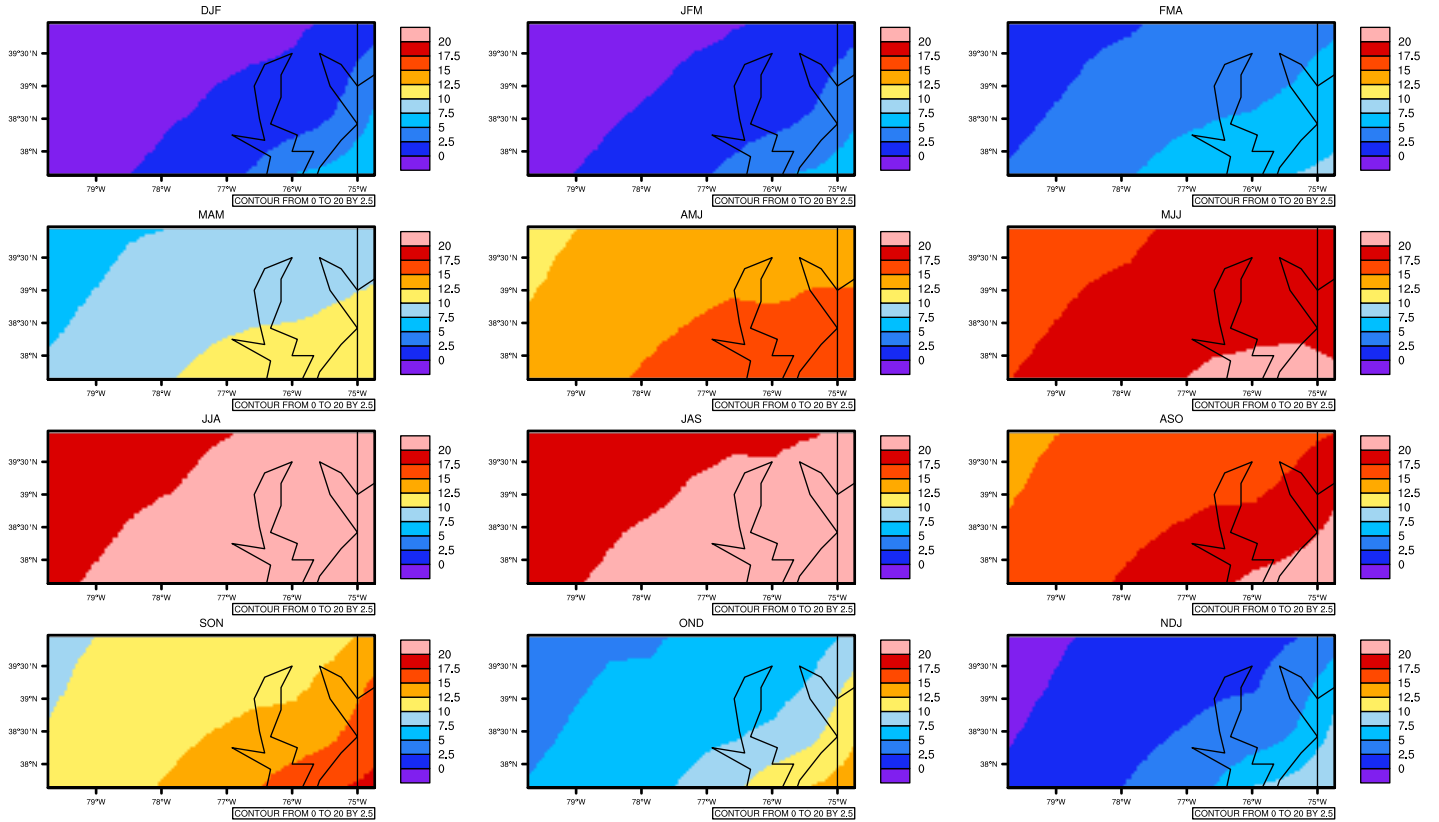

## Seasonally tasmin (c) In 1975-2005 MIROC4h historical - Maryland

AgriMetSoft (2020). Climate Maps. Available on:  
<https://agrimetsoft.com/maps>

Order a new map on <https://agrimetsoft.com/order>