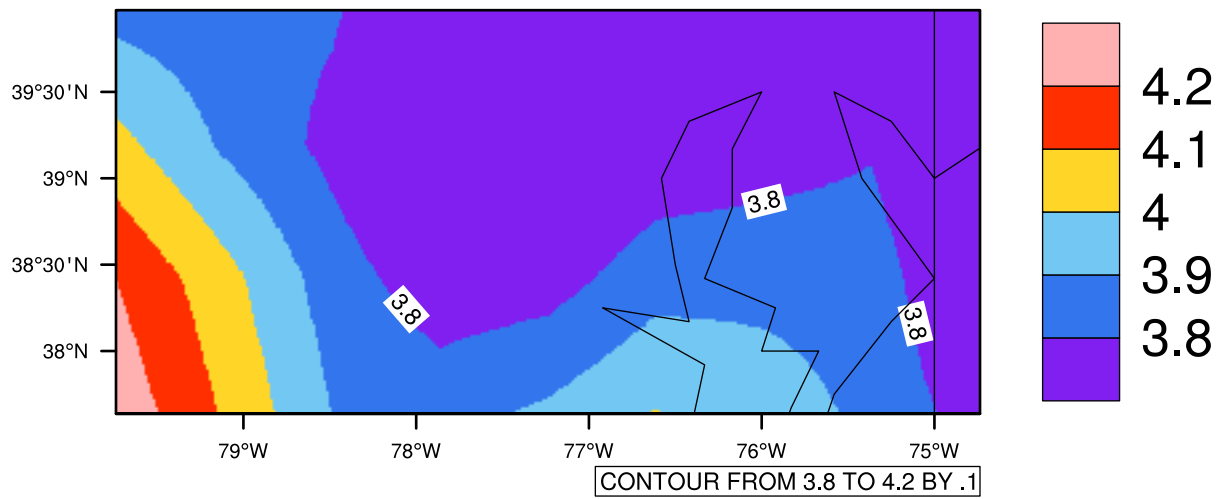

Yearly pr (mm/day) In 1975-2005 MIROC4h historical - Maryland

[You can request maps from any dataset from the AgriMetSoft Team.](#)