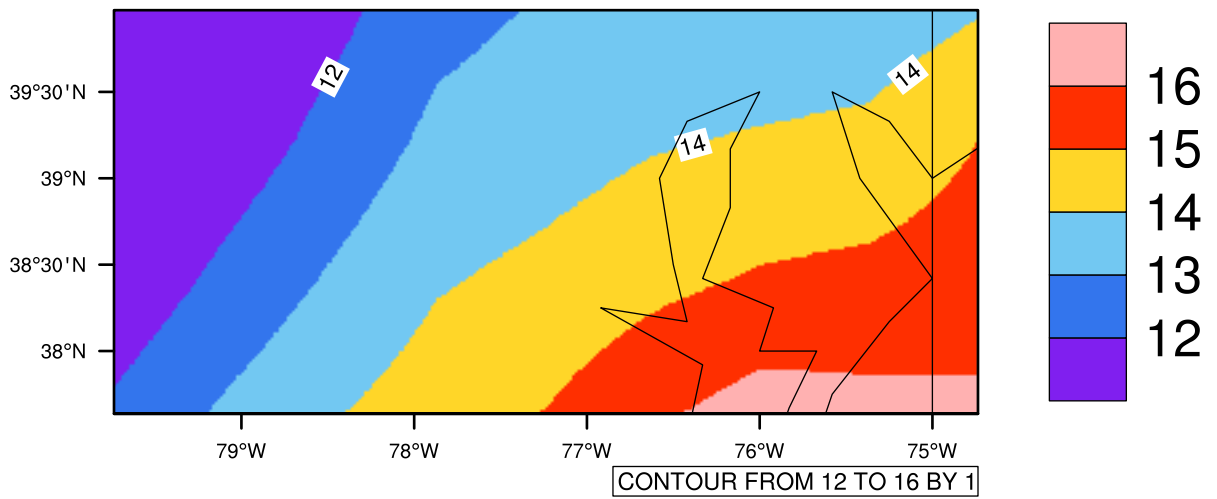

Yearly tas (c) In 1975-2005 MIROC4h historical - Maryland

[You can request maps from any dataset from the AgriMetSoft Team.](#)