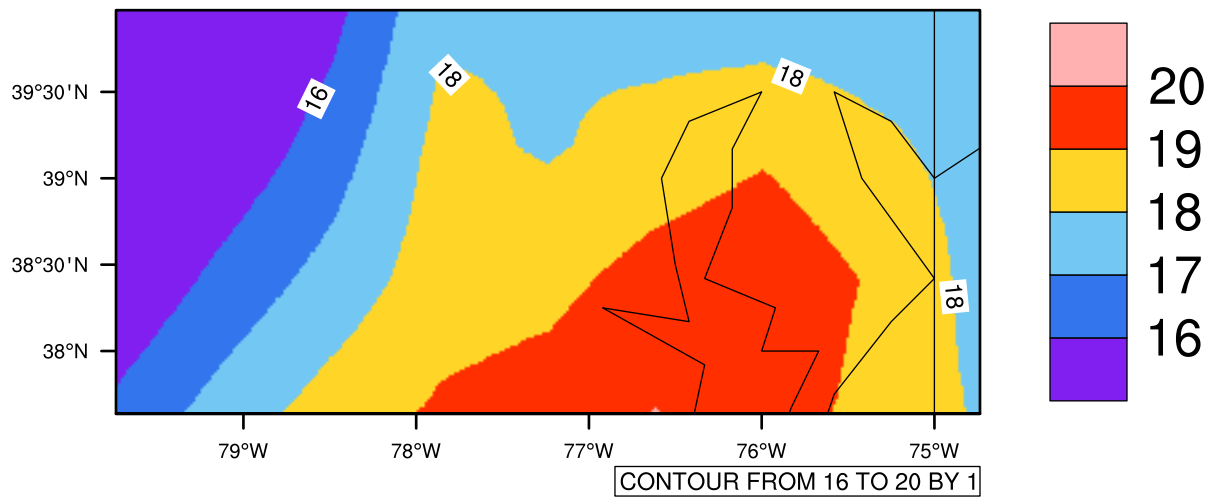

Yearly tasmax (c) In 1975-2005 MIROC4h historical - Maryland

[You can request maps from any dataset from the AgriMetSoft Team.](#)