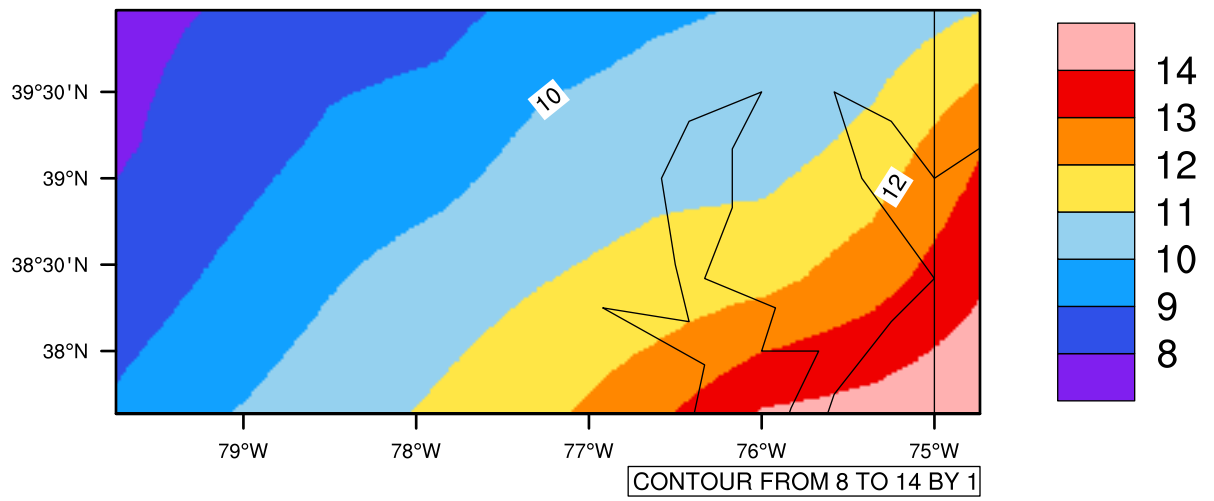

Yearly tasmin (c) In 1975-2005 MIROC4h historical - Maryland

[You can request maps from any dataset from the AgriMetSoft Team.](#)