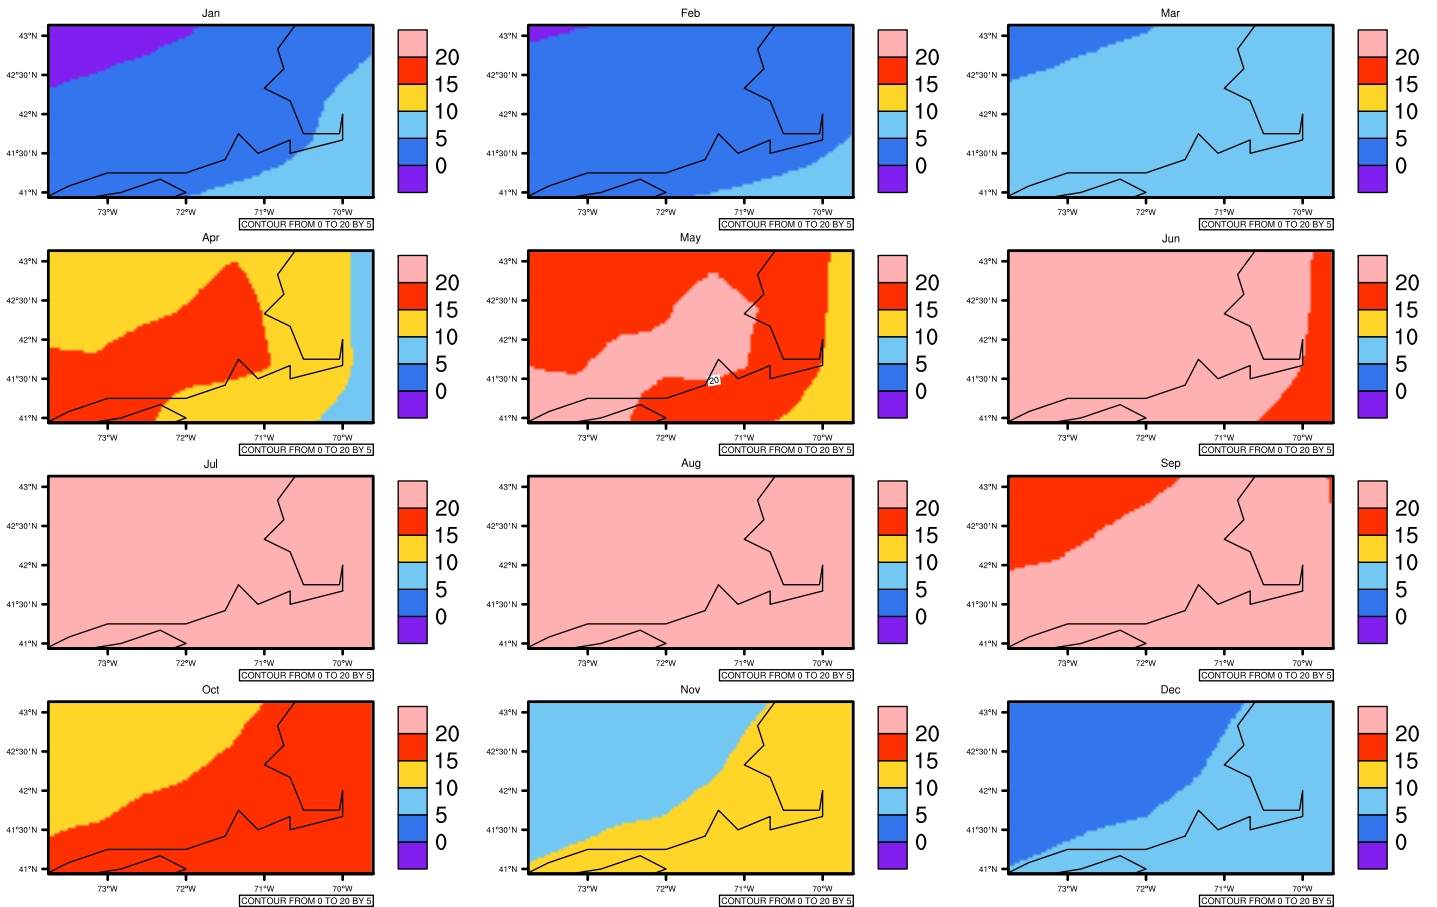

Monthly tasmx (c) In 1975-2005 MIROC4h historical - Massachusetts

AgriMetSoft (2020). Climate Maps. Available on:
<https://agrimetsoft.com/maps>