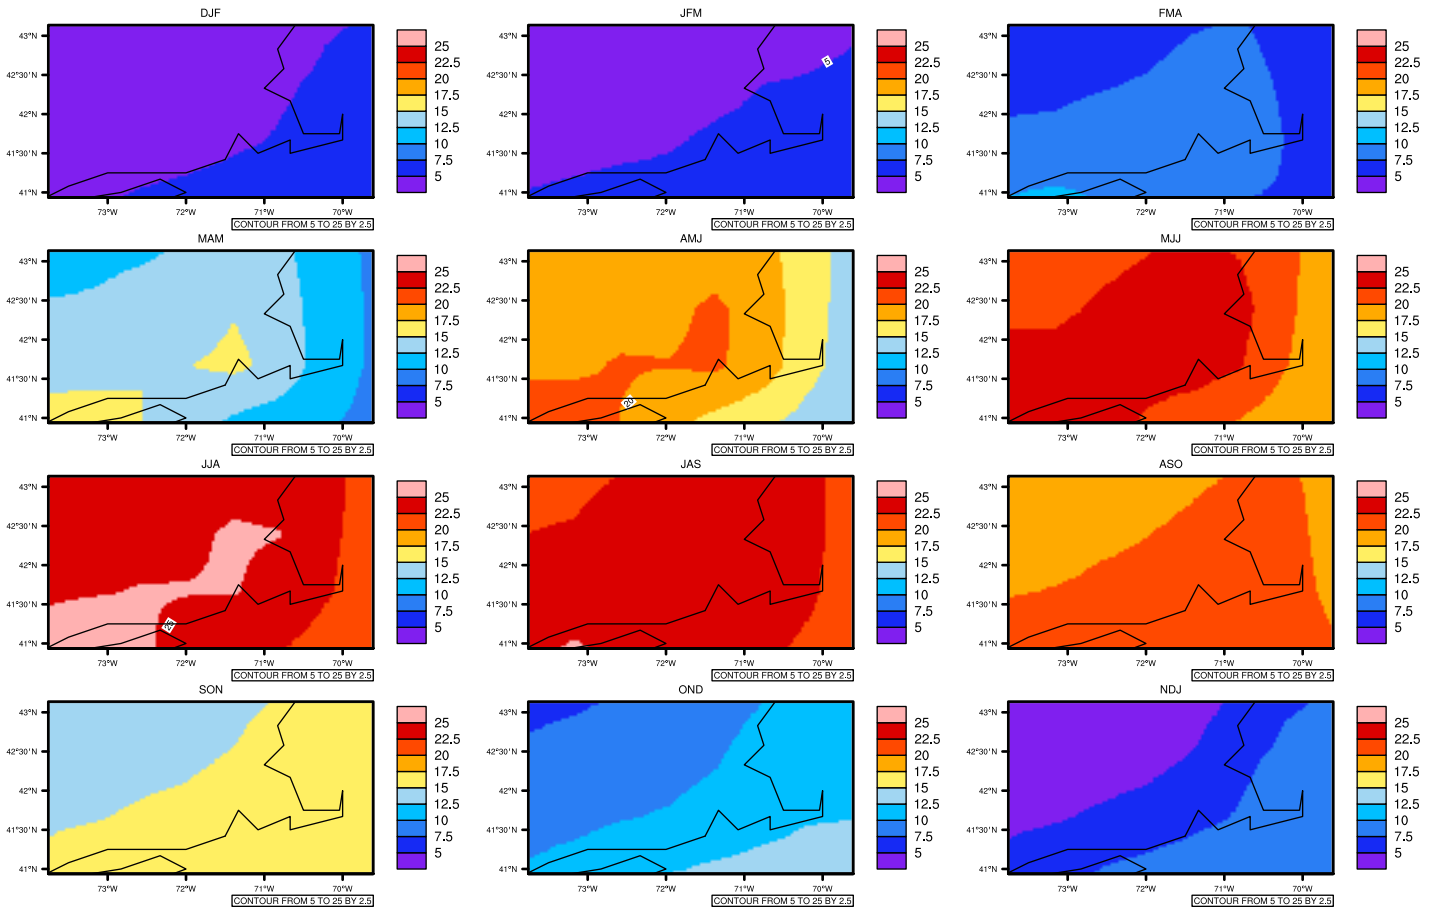

Seasonally tasmx (c) In 1975-2005 MIROC4h historical - Massachusetts

AgriMetSoft (2020). Climate Maps. Available on: <https://agrimetsoft.com/maps>