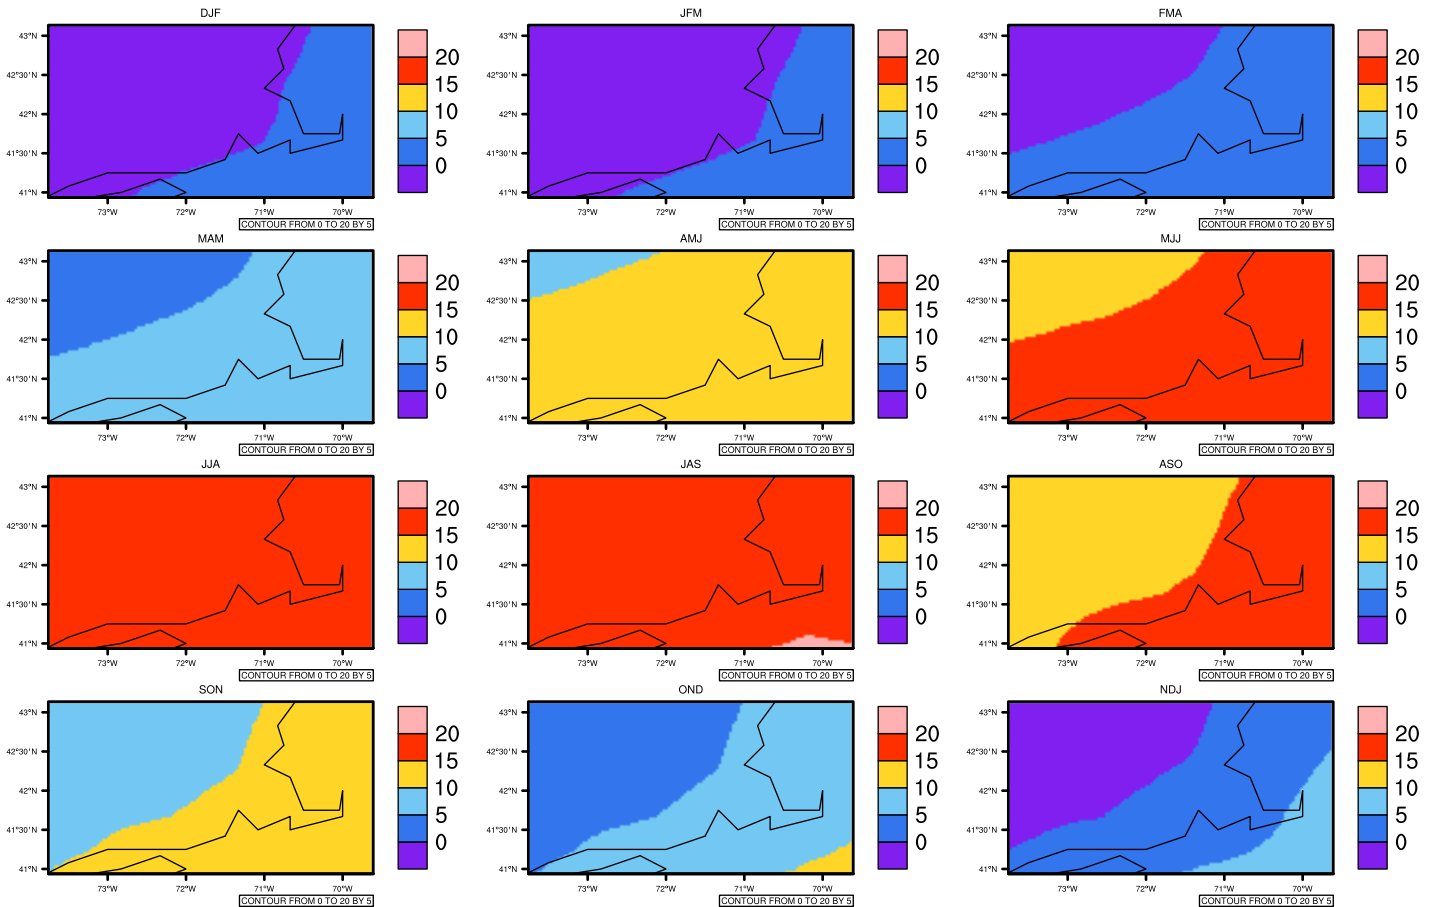

Seasonally tasmin (c) In 1975-2005 MIROC4h historical - Massachusetts

AgriMetSoft (2020). Climate Maps. Available on: <https://agrimetsoft.com/maps>