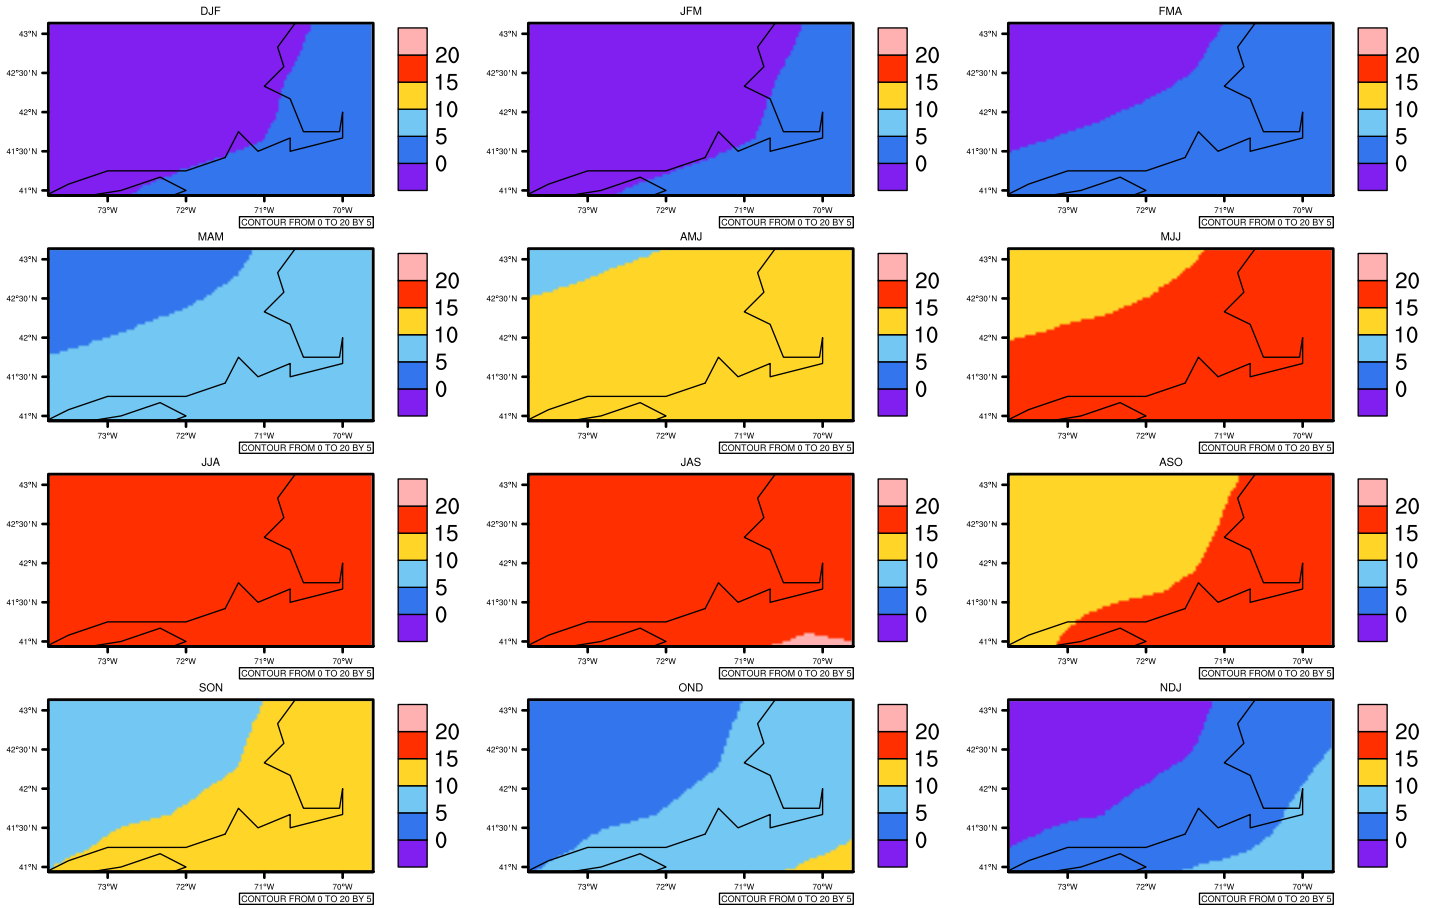

Seasonally tasmin (c) In 1975-2005 MIROC4h historical - Massachusetts

AgriMetSoft (2020). Climate Maps. Available on: <https://agrimetsoft.com/maps>