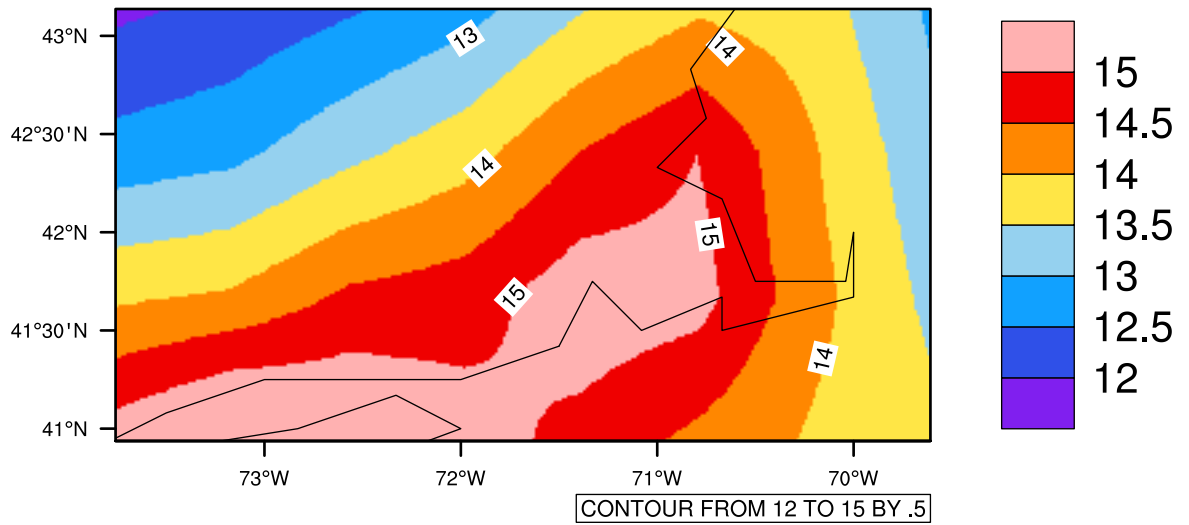

Yearly tasmax (c) In 1975-2005 MIROC4h historical - Massachusetts

[You can request maps from any dataset from the AgriMetSoft Team.](#)