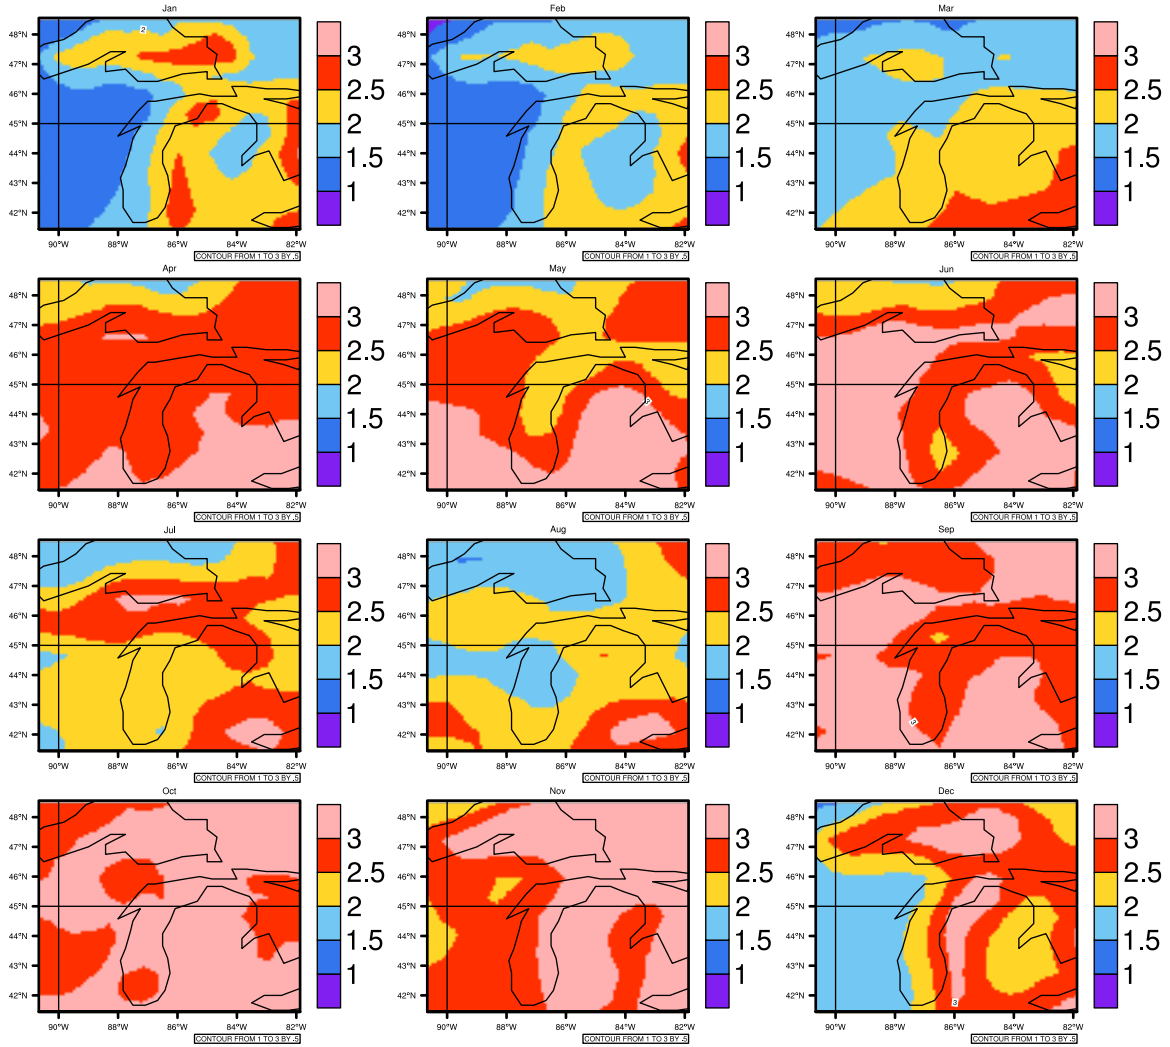

Monthly pr (mm/day) In 1975-2005 MIROC4h historical - Michigan

AgriMetSoft (2020). Climate Maps. Available on:
<https://agrimetsoft.com/maps>

Order a new map on <https://agrimetsoft.com/order>

[You can request maps from any dataset from the AgriMetSoft Team.](#)