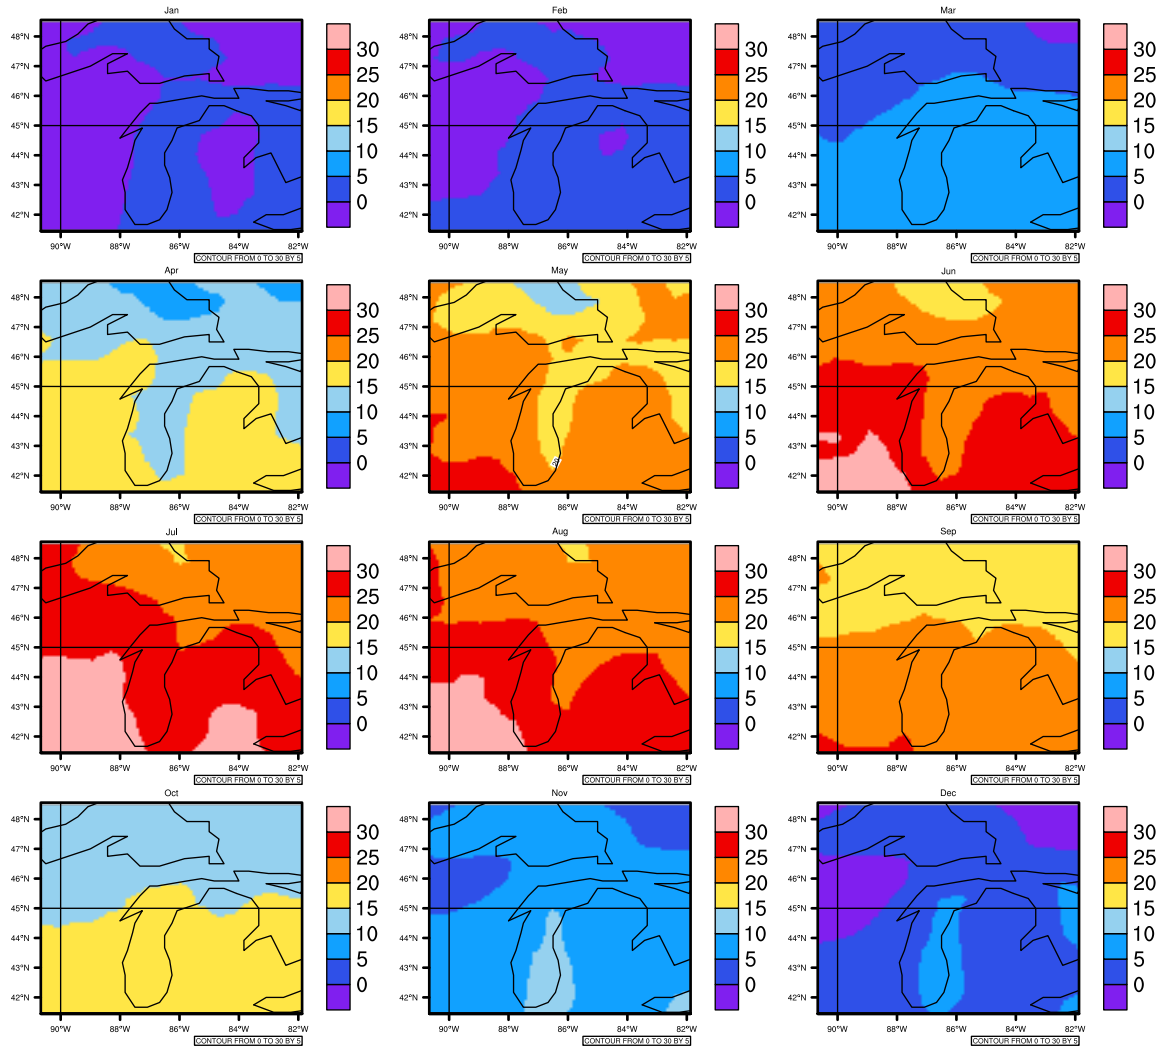

Monthly tasmx (c) In 1975-2005 MIROC4h historical - Michigan

AgriMetSoft (2020). Climate Maps. Available on:
<https://agrimetsoft.com/maps>

Order a new map on <https://agrimetsoft.com/order>