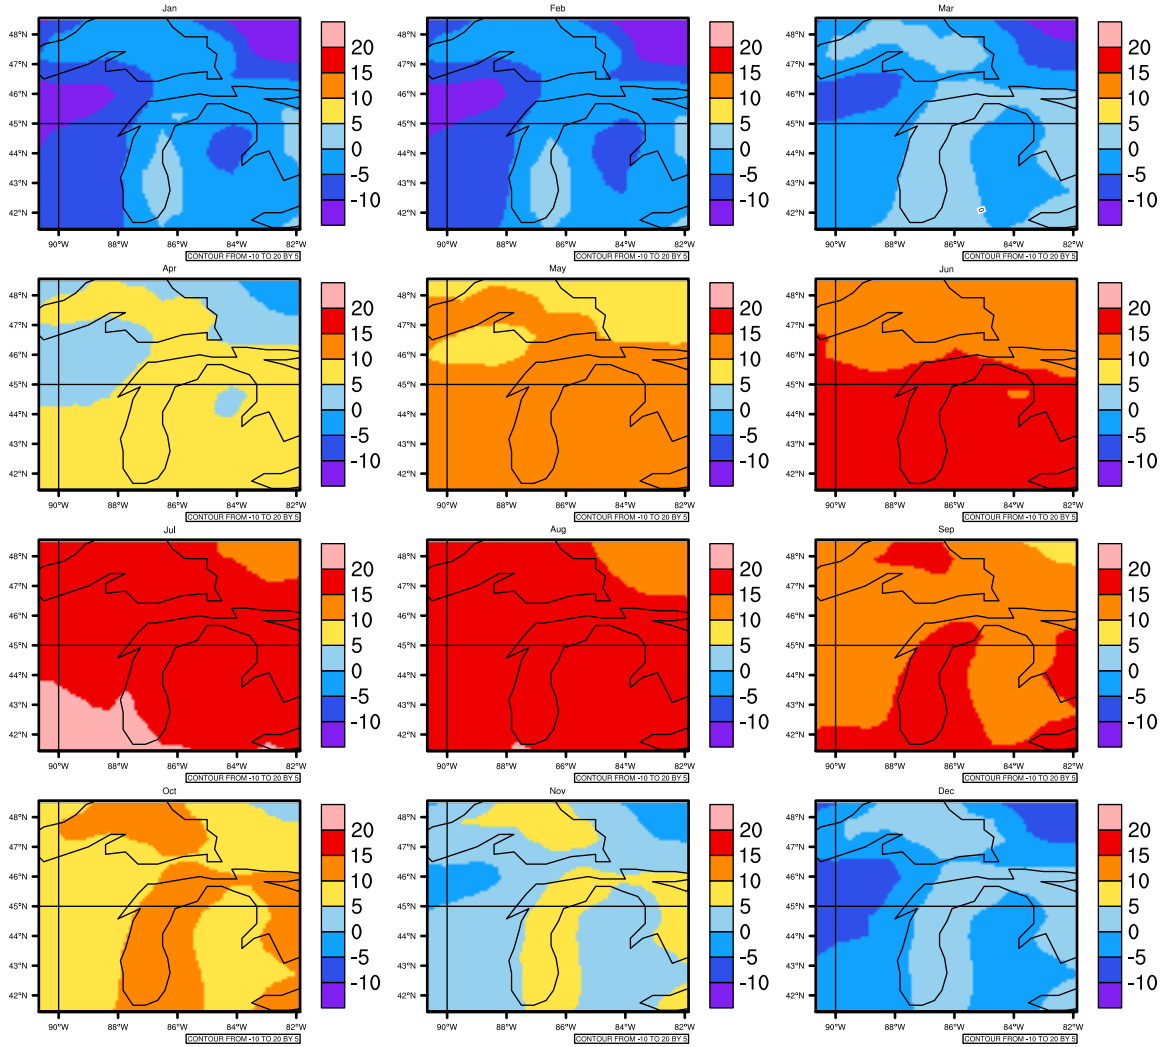

Monthly tasmin (c) In 1975-2005 MIROC4h historical - Michigan

AgriMetSoft (2020). Climate Maps. Available on:
<https://agrimetsoft.com/maps>

Order a new map on <https://agrimetsoft.com/order>

[You can request maps from any dataset from the AgriMetSoft Team.](#)