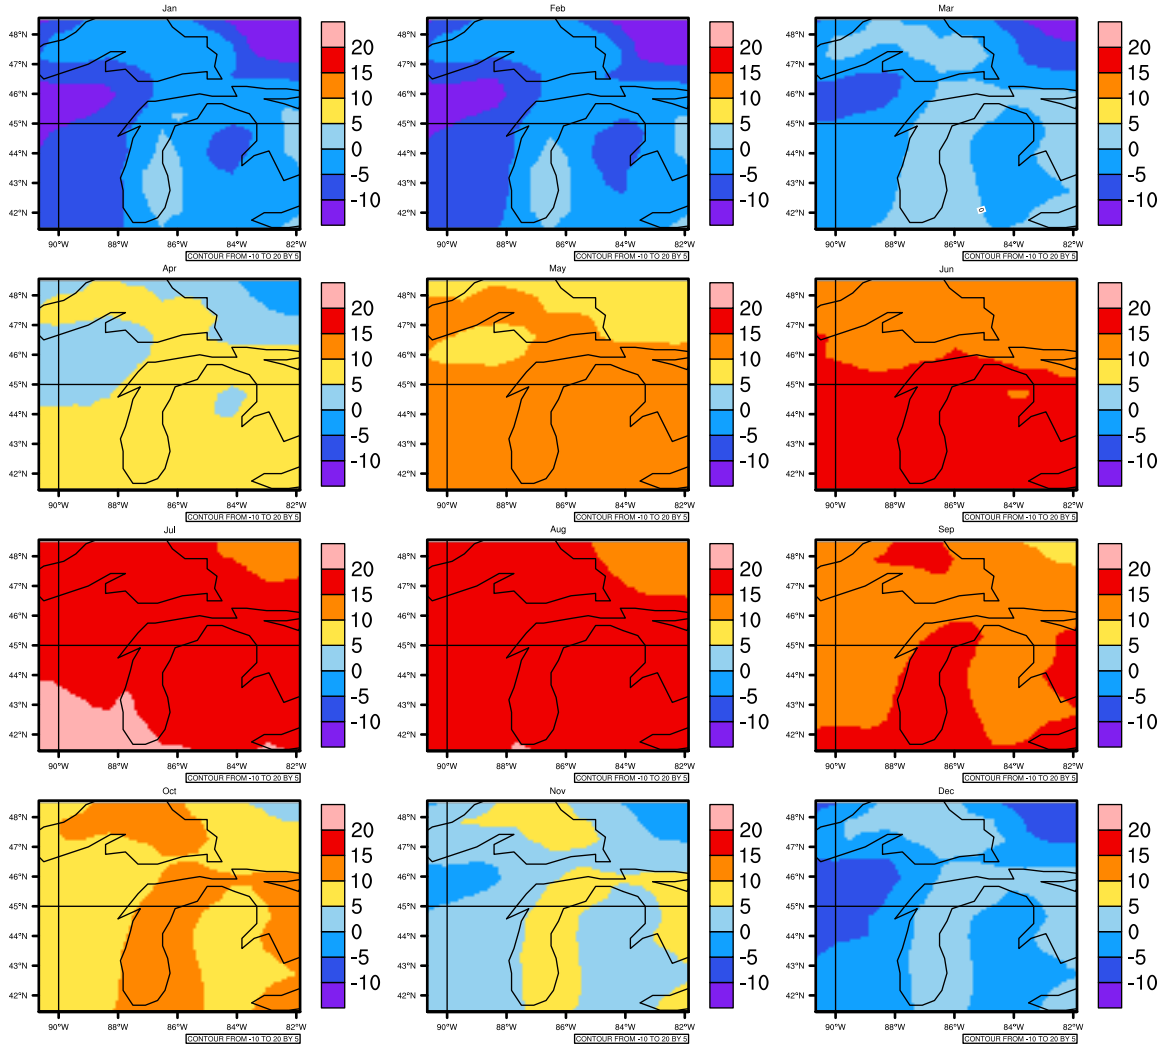

### Monthly tasmin (c) In 1975-2005 MIROC4h historical - Michigan

AgriMetSoft (2020). Climate Maps. Available on: <https://agrimetsoft.com/maps>

Order a new map on <https://agrimetsoft.com/order>