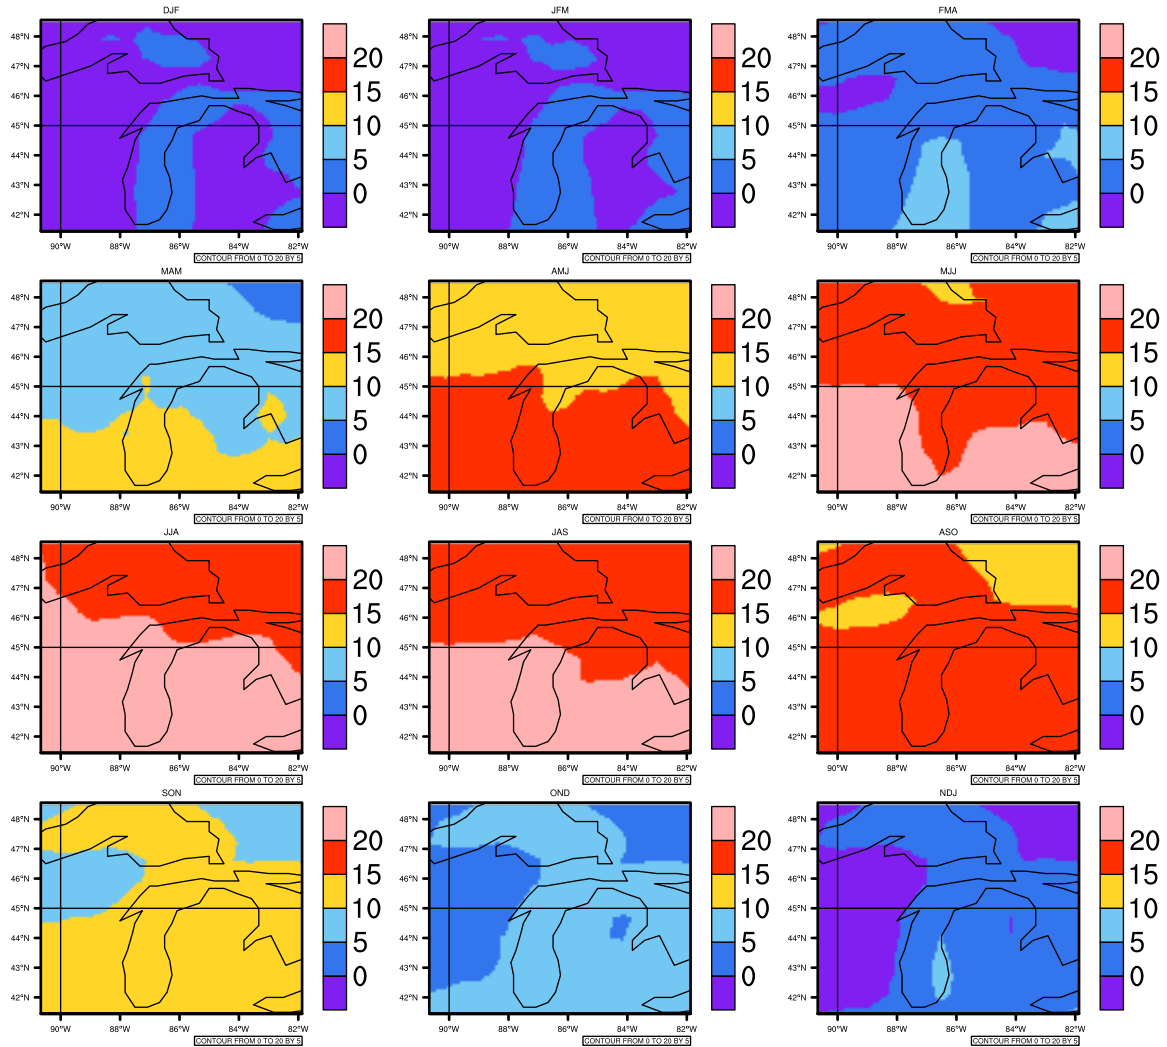

Seasonally tas (c) In 1975-2005 MIROC4h historical - Michigan

AgriMetSoft (2020). Climate Maps. Available on:
<https://agrimetsoft.com/maps>

Order a new map on <https://agrimetsoft.com/order>