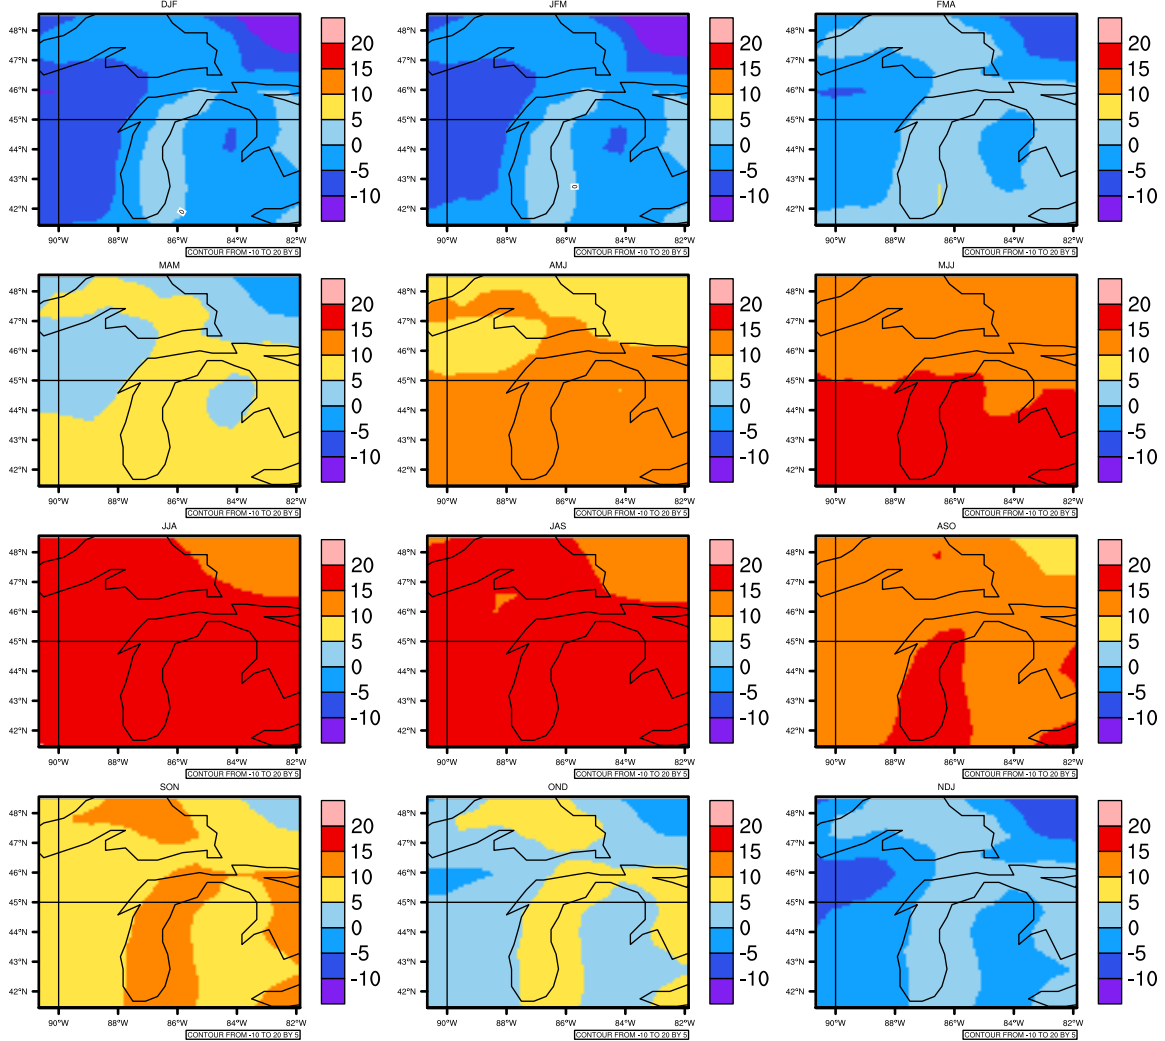

### Seasonally tasmin (c) In 1975-2005 MIROC4h historical - Michigan

AgriMetSoft (2020). Climate Maps. Available on:  
<https://agrimetsoft.com/maps>

Order a new map on <https://agrimetsoft.com/order>

[You can request maps from any dataset from the AgriMetSoft Team.](#)