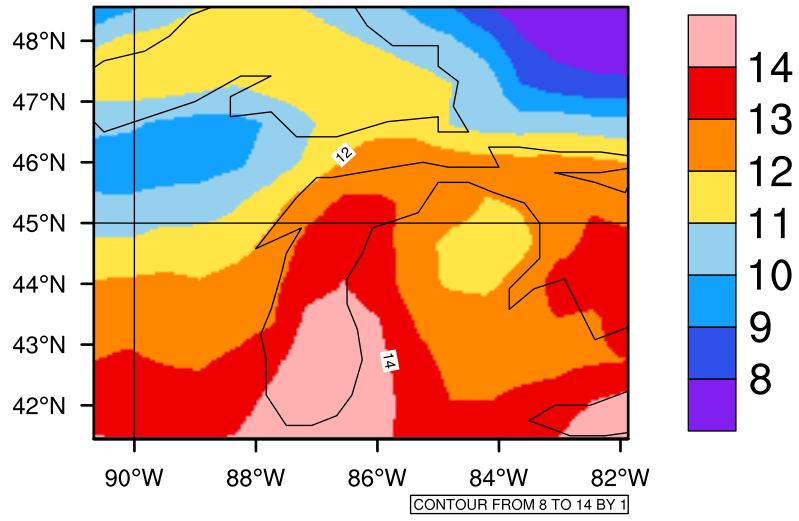

Yearly tas (c) In 2020-2029 MIROC4h RCP45 - Michigan

[You can request maps from any dataset from the AgriMetSoft Team.](#)