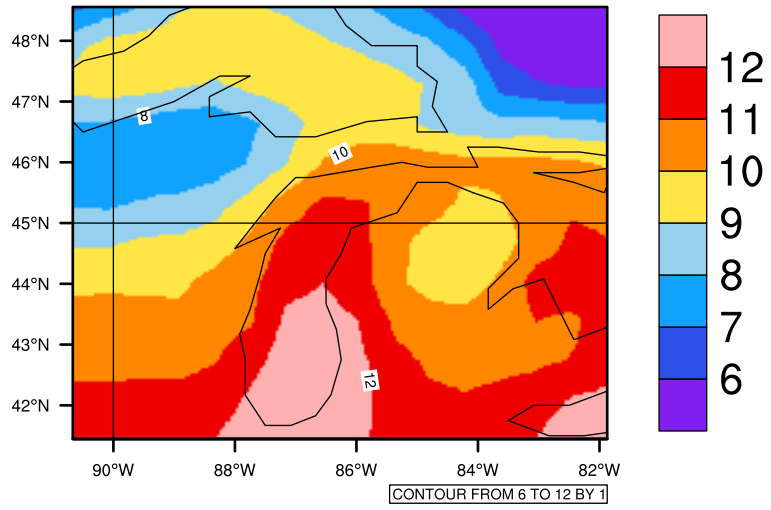

Yearly tas (c) In 1975-2005 MIROC4h historical - Michigan

[You can request maps from any dataset from the AgriMetSoft Team.](#)