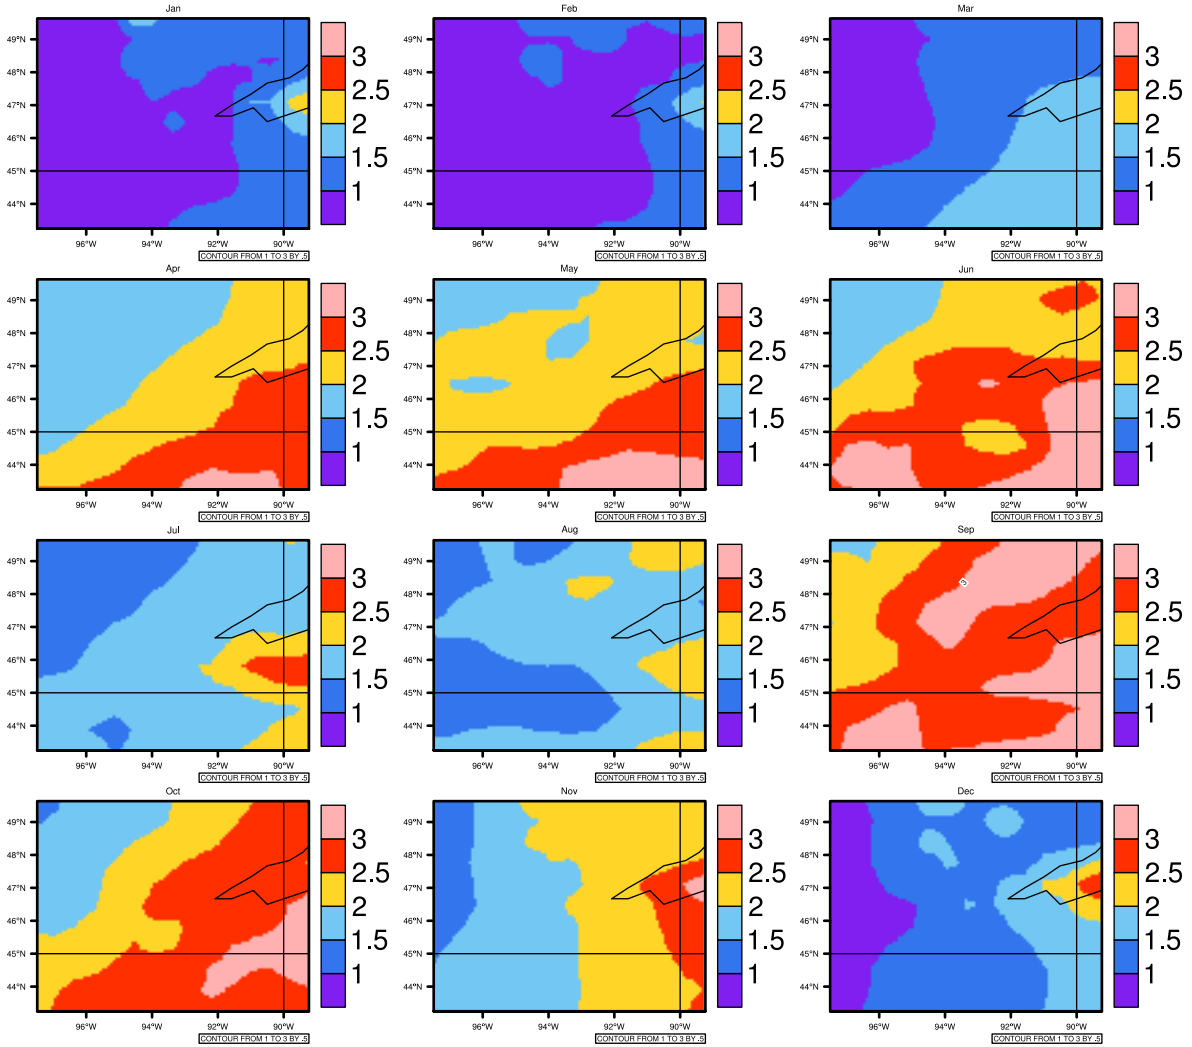

Monthly pr (mm/day) In 1975-2005 MIROC4h historical - Minnesota

AgriMetSoft (2020). Climate Maps. Available on: <https://agrimetsoft.com/maps>

|Order a new map on <https://agrimetsoft.com/order>

[You can request maps from any dataset from the AgriMetSoft Team.](#)