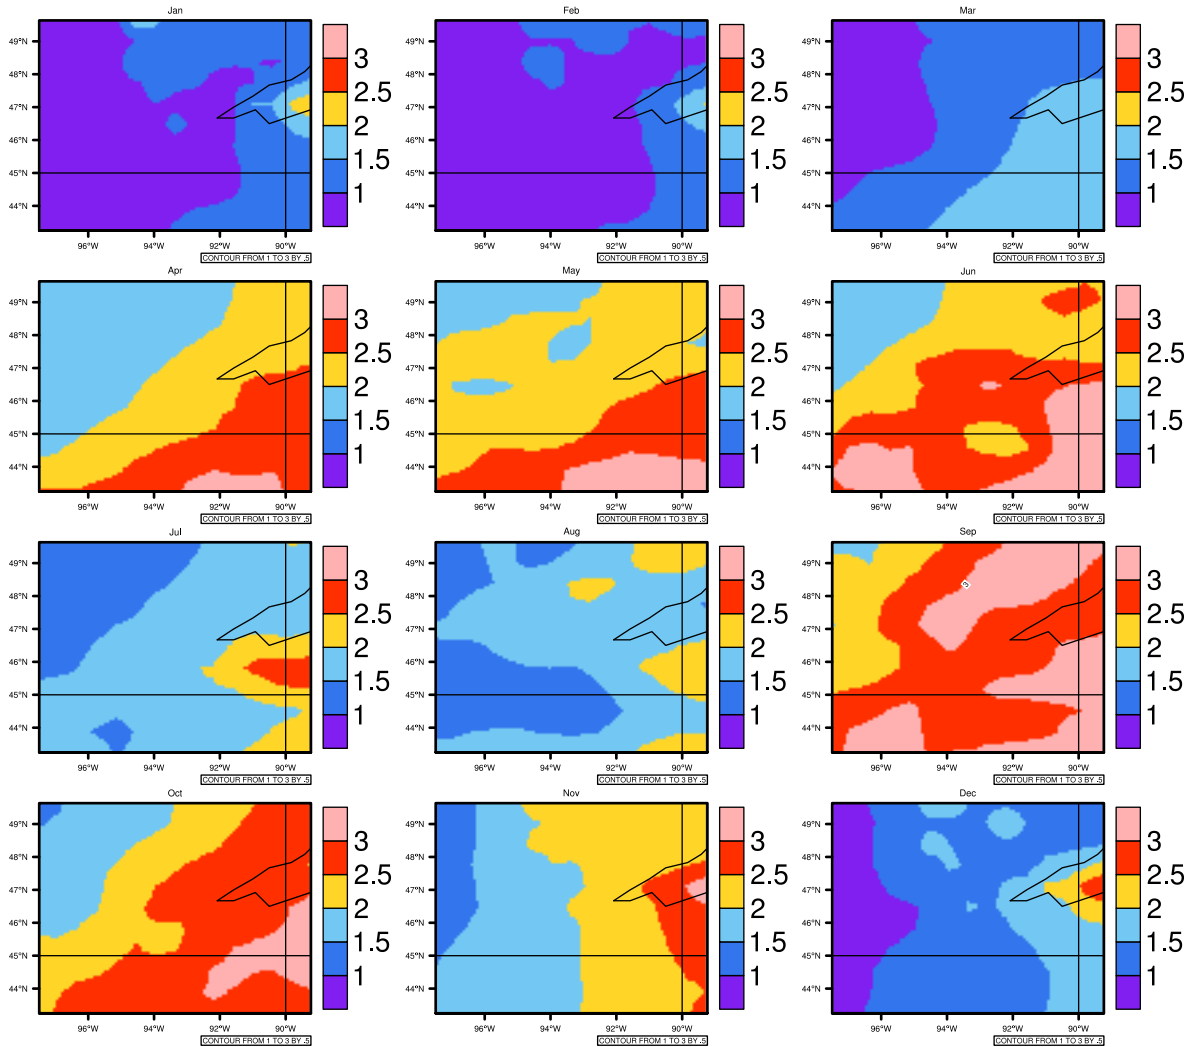

Monthly pr (mm/day) In 1975-2005 MIROC4h historical - Minnesota

AgriMetSoft (2020). Climate Maps. Available on: <https://agrimetsoft.com/maps>

|Order a new map on <https://agrimetsoft.com/order>