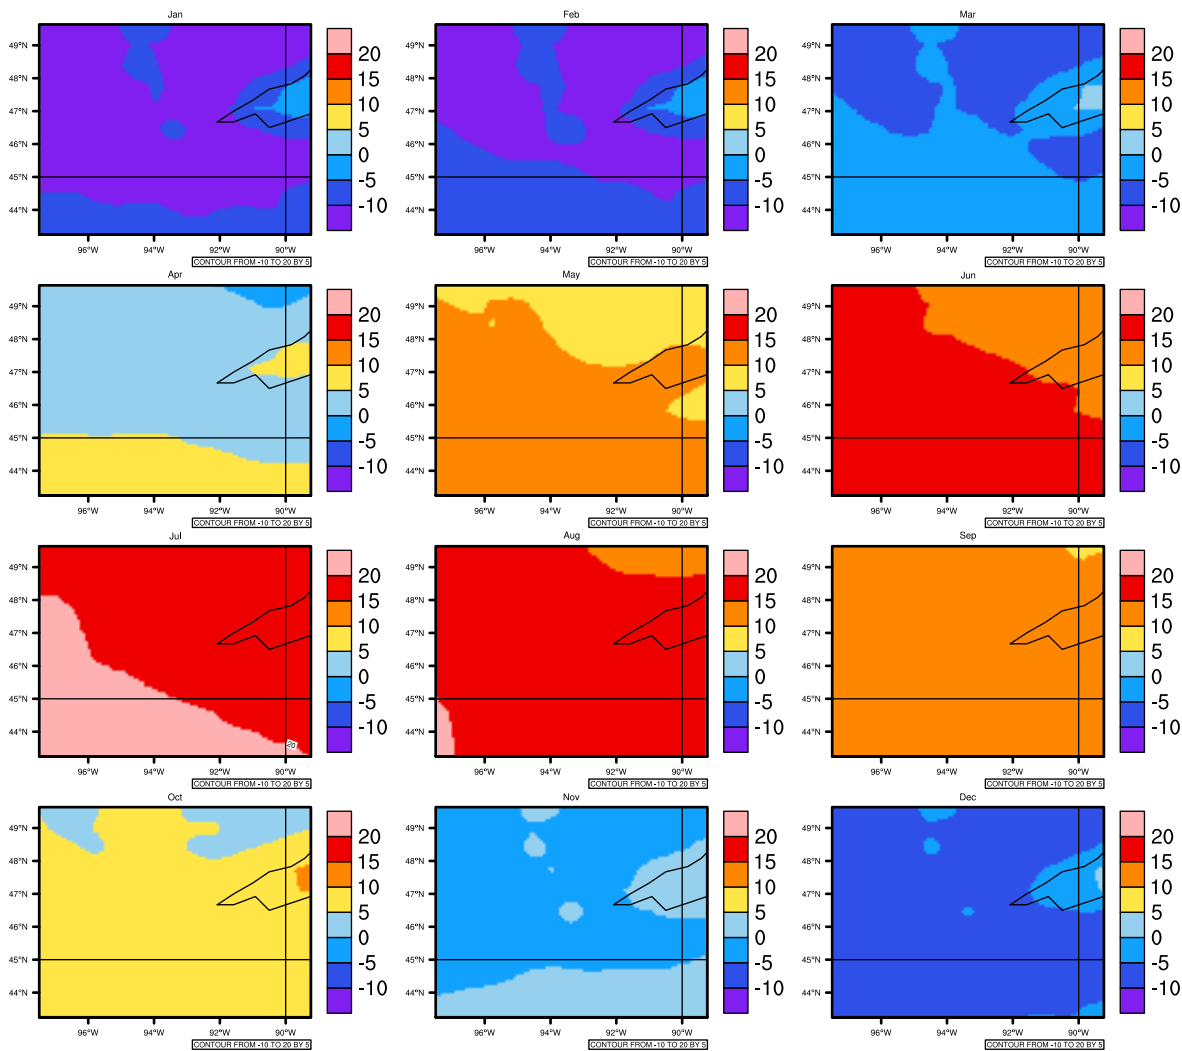

Monthly tasmin (c) In 1975-2005 MIROC4h historical - Minnesota

AgriMetSoft (2020). Climate Maps. Available on: <https://agrimetsoft.com/maps>

|Order a new map on <https://agrimetsoft.com/order>

[You can request maps from any dataset from the AgriMetSoft Team.](#)