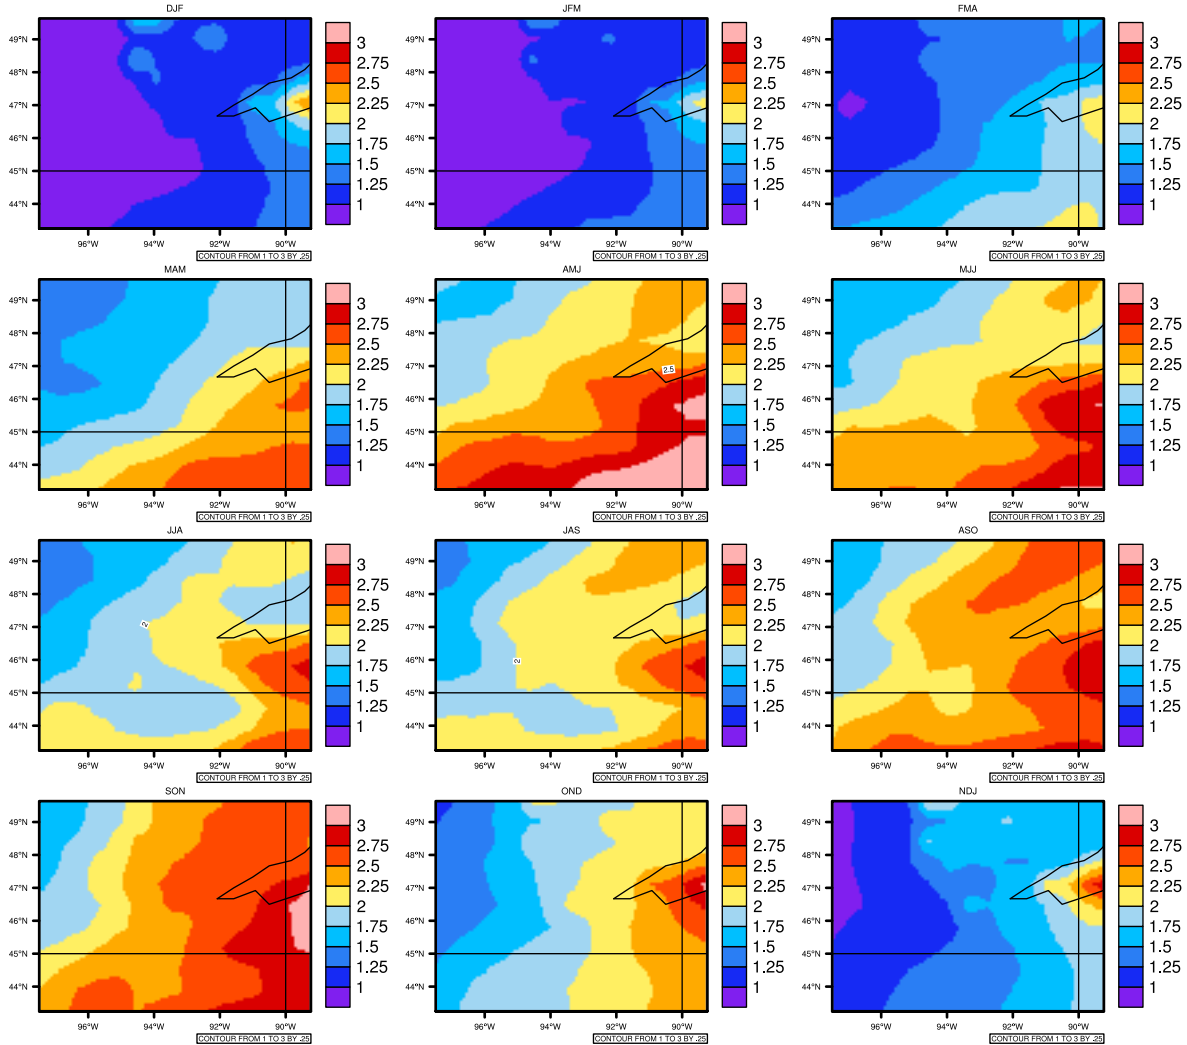

Seasonally pr (mm/day) In 1975-2005 MIROC4h historical - Minnesota

AgriMetSoft (2020). Climate Maps. Available on:
<https://agrimetsoft.com/maps>

Order a new map on <https://agrimetsoft.com/order>

[You can request maps from any dataset from the AgriMetSoft Team.](#)