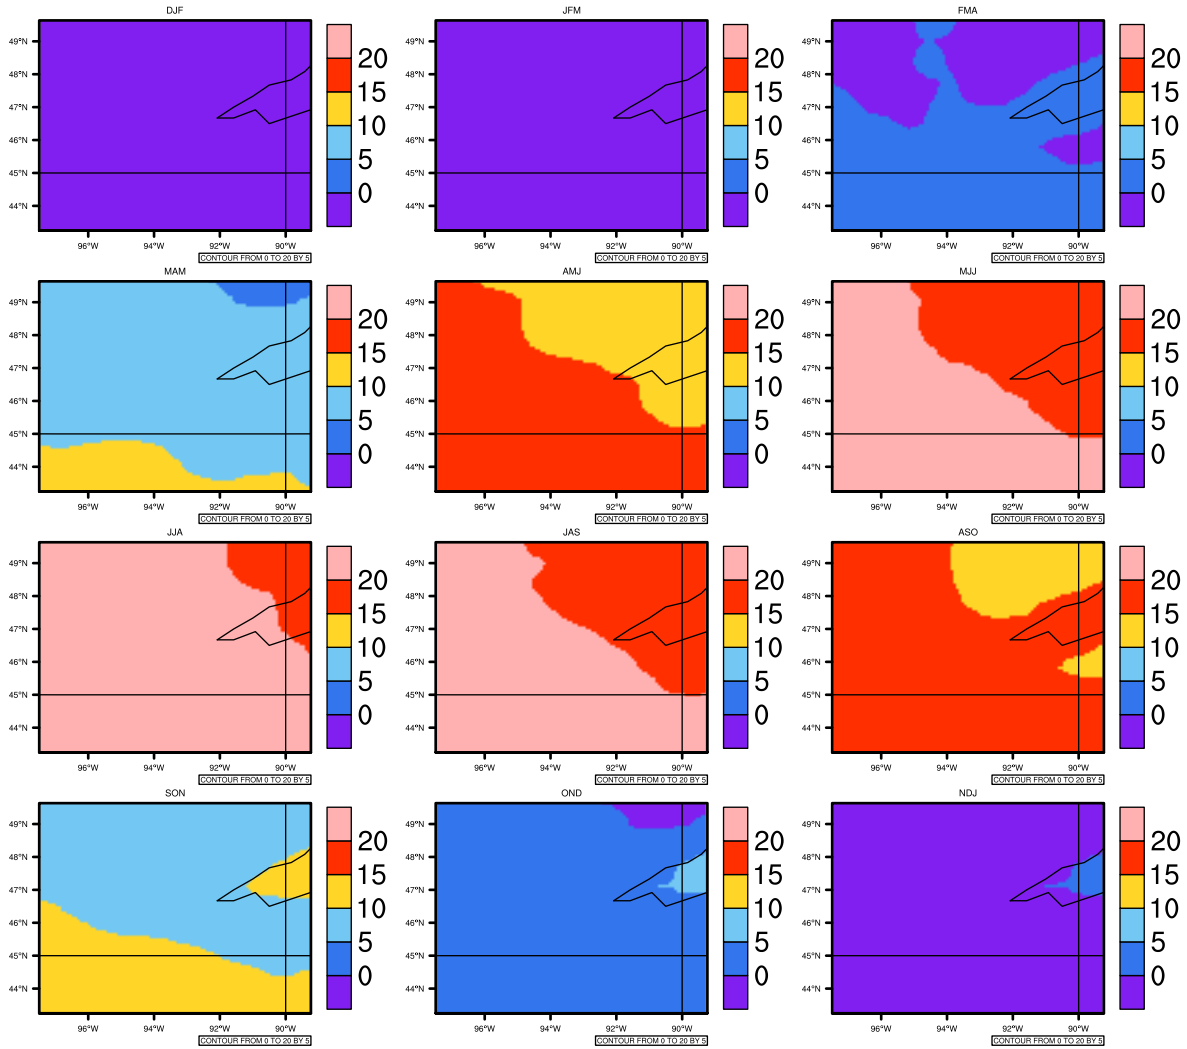

Seasonally tas (c) In 1975-2005 MIROC4h historical - Minnesota

AgriMetSoft (2020). Climate Maps. Available on: <https://agrimetsoft.com/maps>

Order a new map on <https://agrimetsoft.com/order>