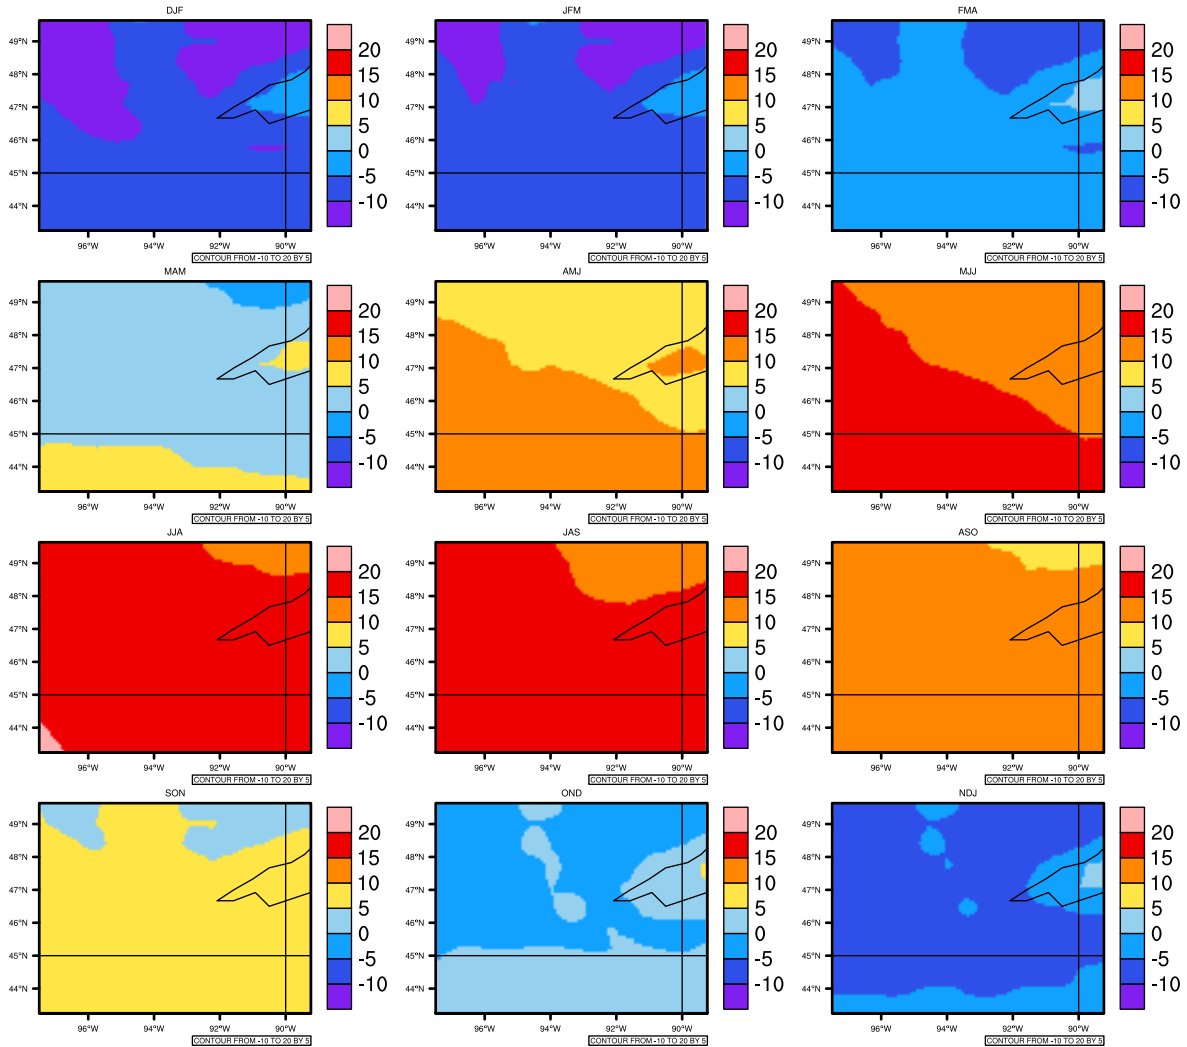

Seasonally tasmin (c) In 1975-2005 MIROC4h historical - Minnesota

AgriMetSoft (2020). Climate Maps. Available on: <https://agrimetsoft.com/maps>

|Order a new map on <https://agrimetsoft.com/order>