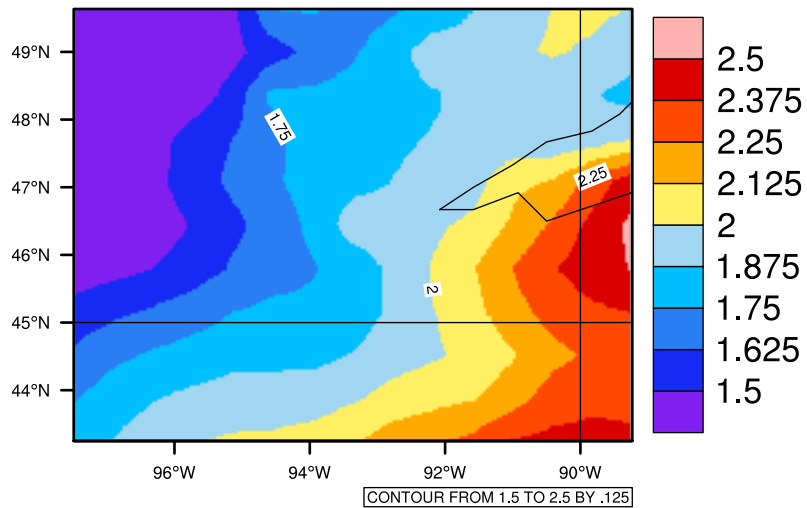

Yearly pr (mm/day) In 1975-2005 MIROC4h historical - Minnesota

[You can request maps from any dataset from the AgriMetSoft Team.](#)