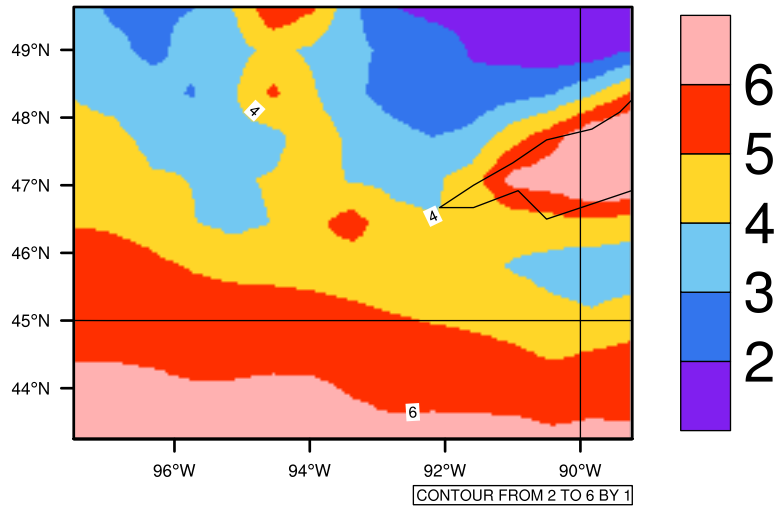

Yearly tasmin (c) In 1975-2005 MIROC4h historical - Minnesota

[You can request maps from any dataset from the AgriMetSoft Team.](#)