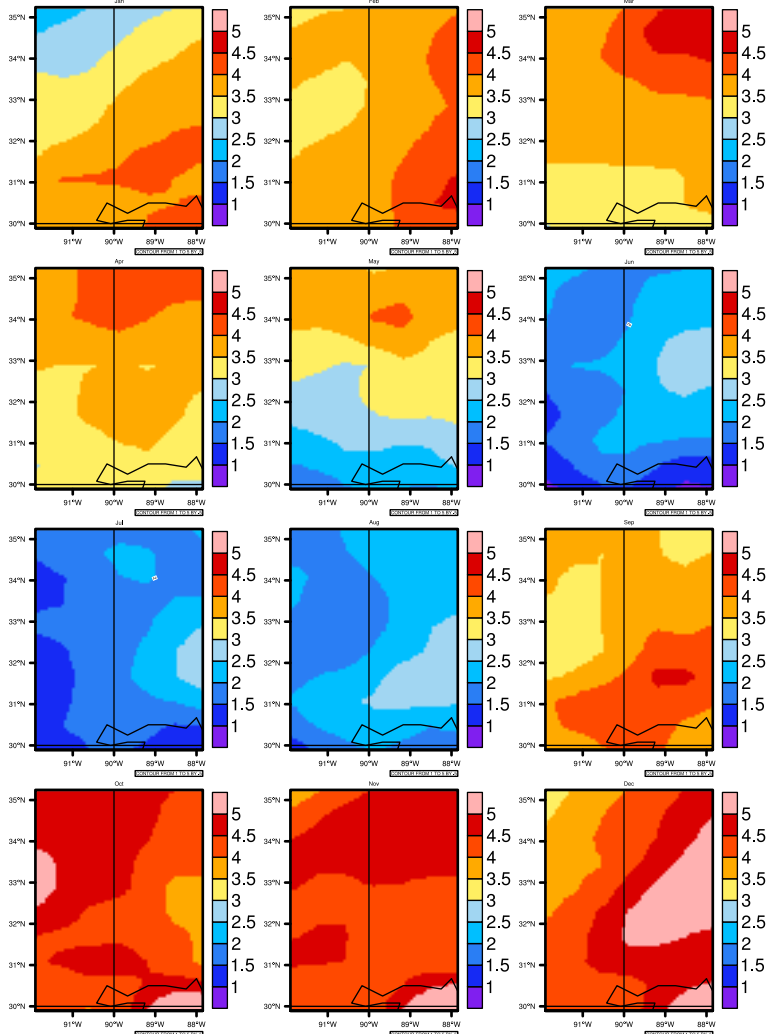

Monthly pr (mm/day) In 1975-2005 MIROC4h historical - Mississippi

AgriMetSoft (2020). Climate Maps. Available on: <https://agrimetsoft.com/maps>

Order a new map on <https://agrimetsoft.com/order>