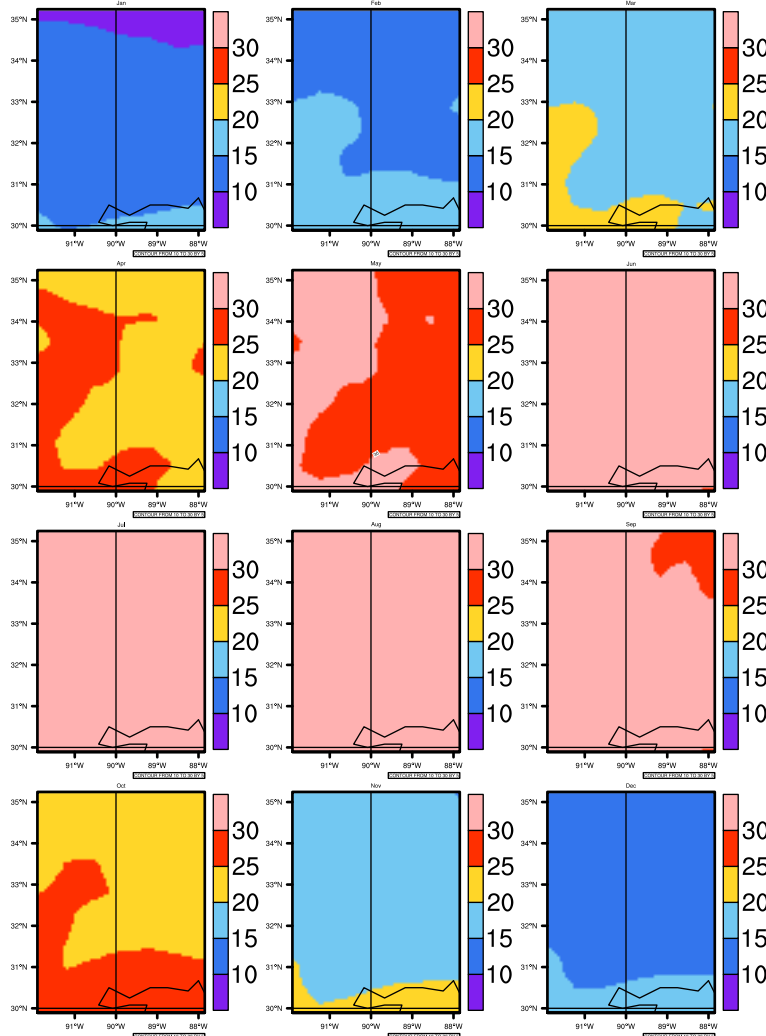

Monthly tasmax (c) In 1975-2005 MIROC4h historical - Mississippi

AgriMetSoft (2020). Climate Maps. Available on:
<https://agrimetsoft.com/maps>

Order a new map on <https://agrimetsoft.com/order>

[You can request maps from any dataset from the AgriMetSoft Team.](#)