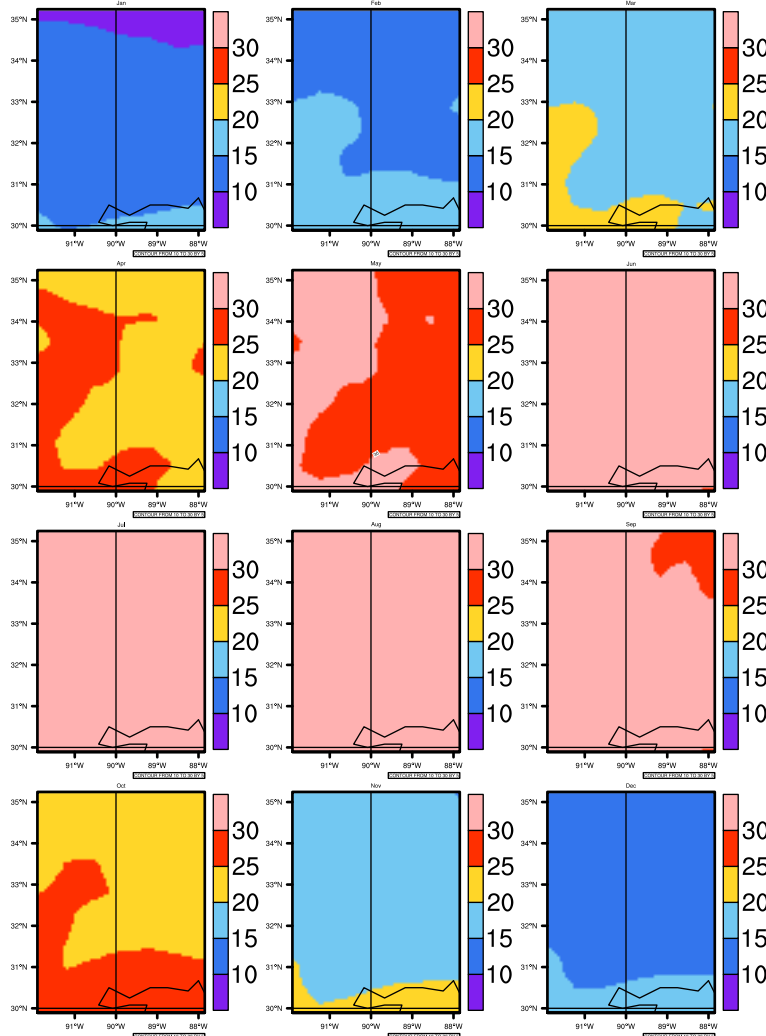

Monthly tasmax (c) In 1975-2005 MIROC4h historical - Mississippi

AgriMetSoft (2020). Climate Maps. Available on:
<https://agrimetsoft.com/maps>

Order a new map on <https://agrimetsoft.com/order>