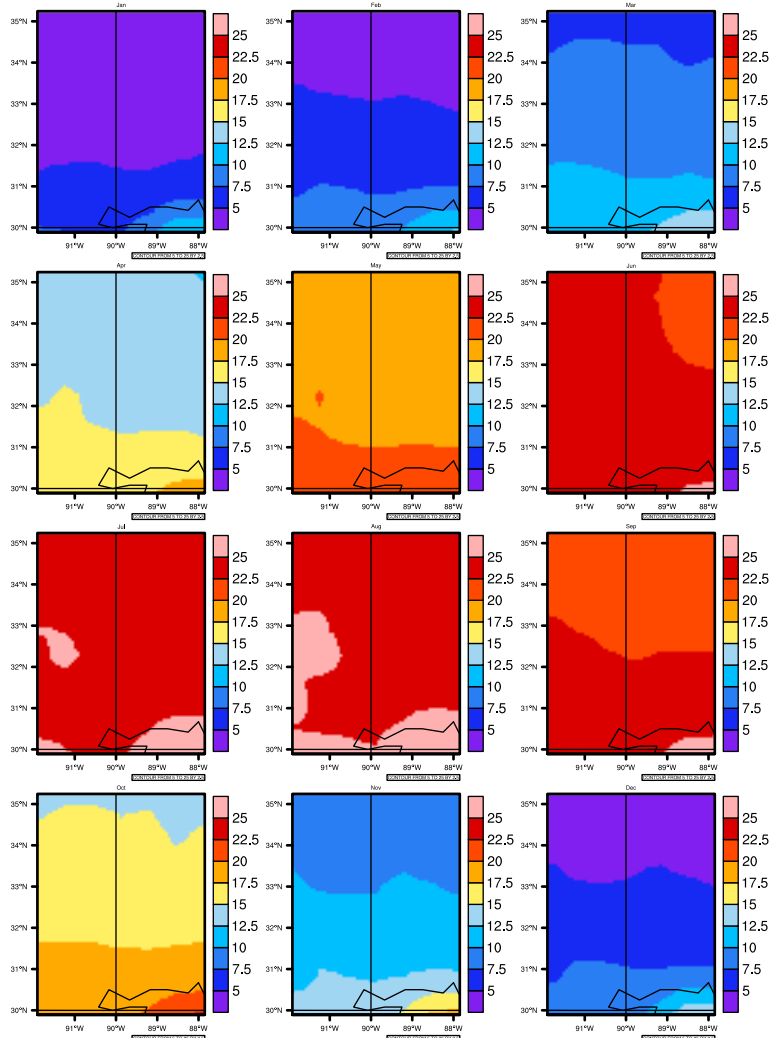

## Monthly tasmin (c) In 1975-2005 MIROC4h historical - Mississippi

AgriMetSoft (2020). Climate Maps. Available on:  
<https://agrimetsoft.com/maps>

Order a new map on <https://agrimetsoft.com/order>

[You can request maps from any dataset from the AgriMetSoft Team.](#)