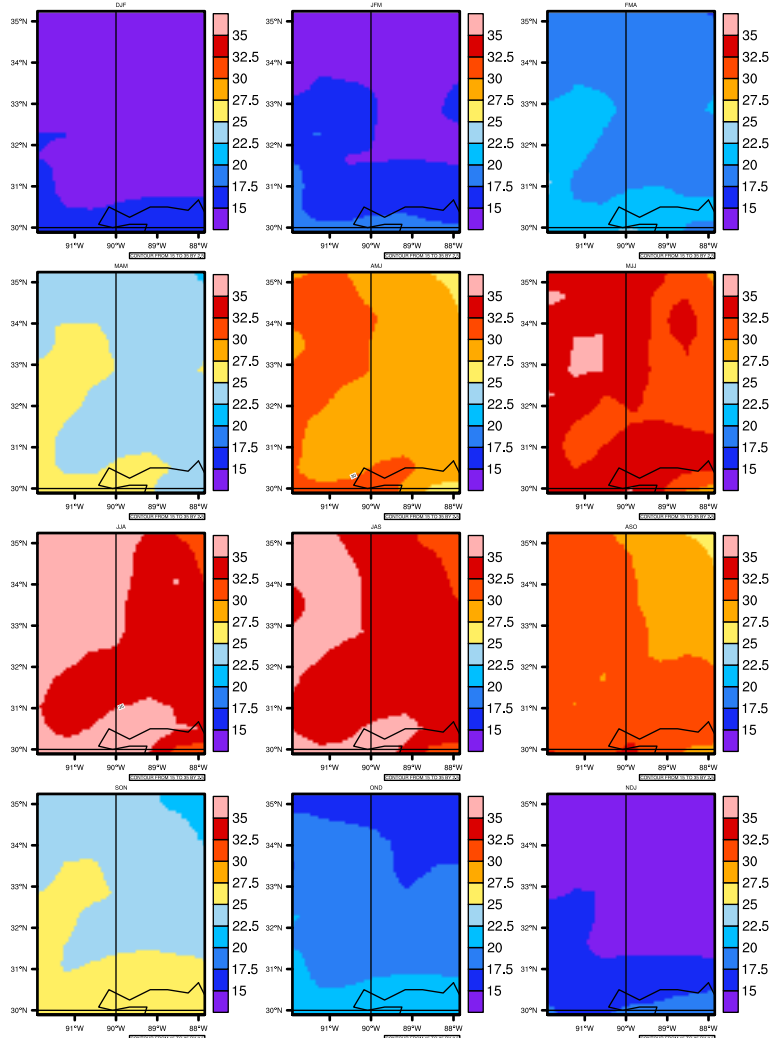

Seasonally tasmx (c) In 1975-2005 MIROC4h historical - Mississippi

AgriMetSoft (2020). Climate Maps. Available on:
<https://agrimetsoft.com/maps>

Order a new map on <https://agrimetsoft.com/order>

[You can request maps from any dataset from the AgriMetSoft Team.](#)