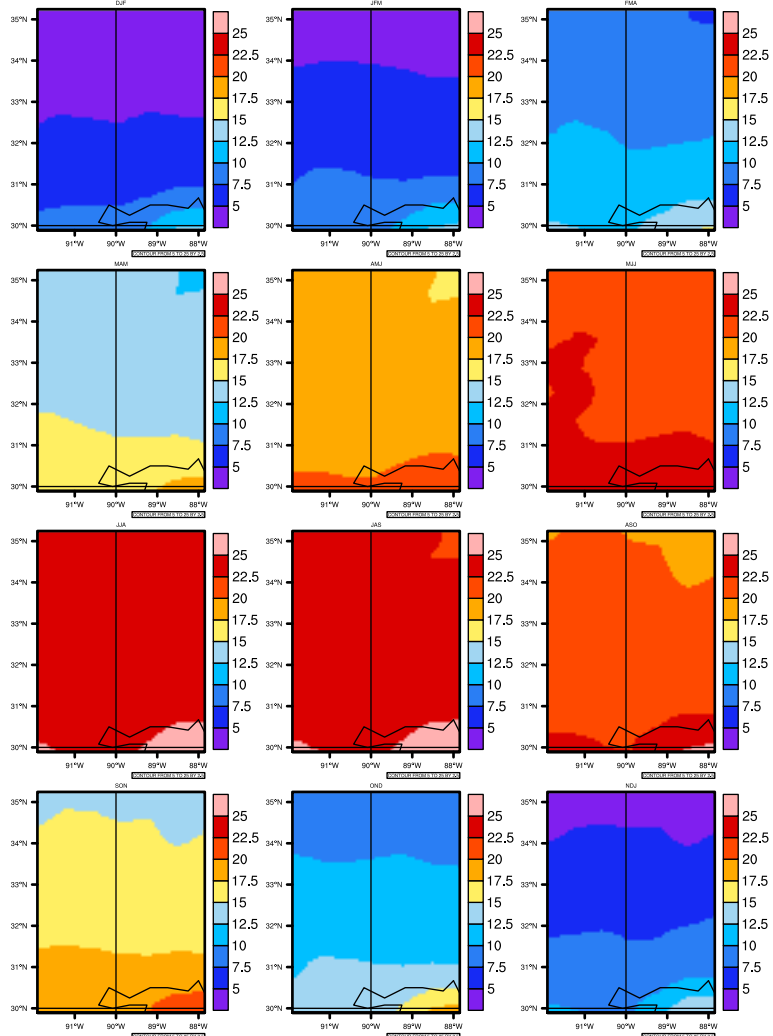

Seasonally tasmin (c) In 1975-2005 MIROC4h historical - Mississippi

AgriMetSoft (2020). Climate Maps. Available on:
<https://agrimetsoft.com/maps>

Order a new map on <https://agrimetsoft.com/order>

[You can request maps from any dataset from the AgriMetSoft Team.](#)