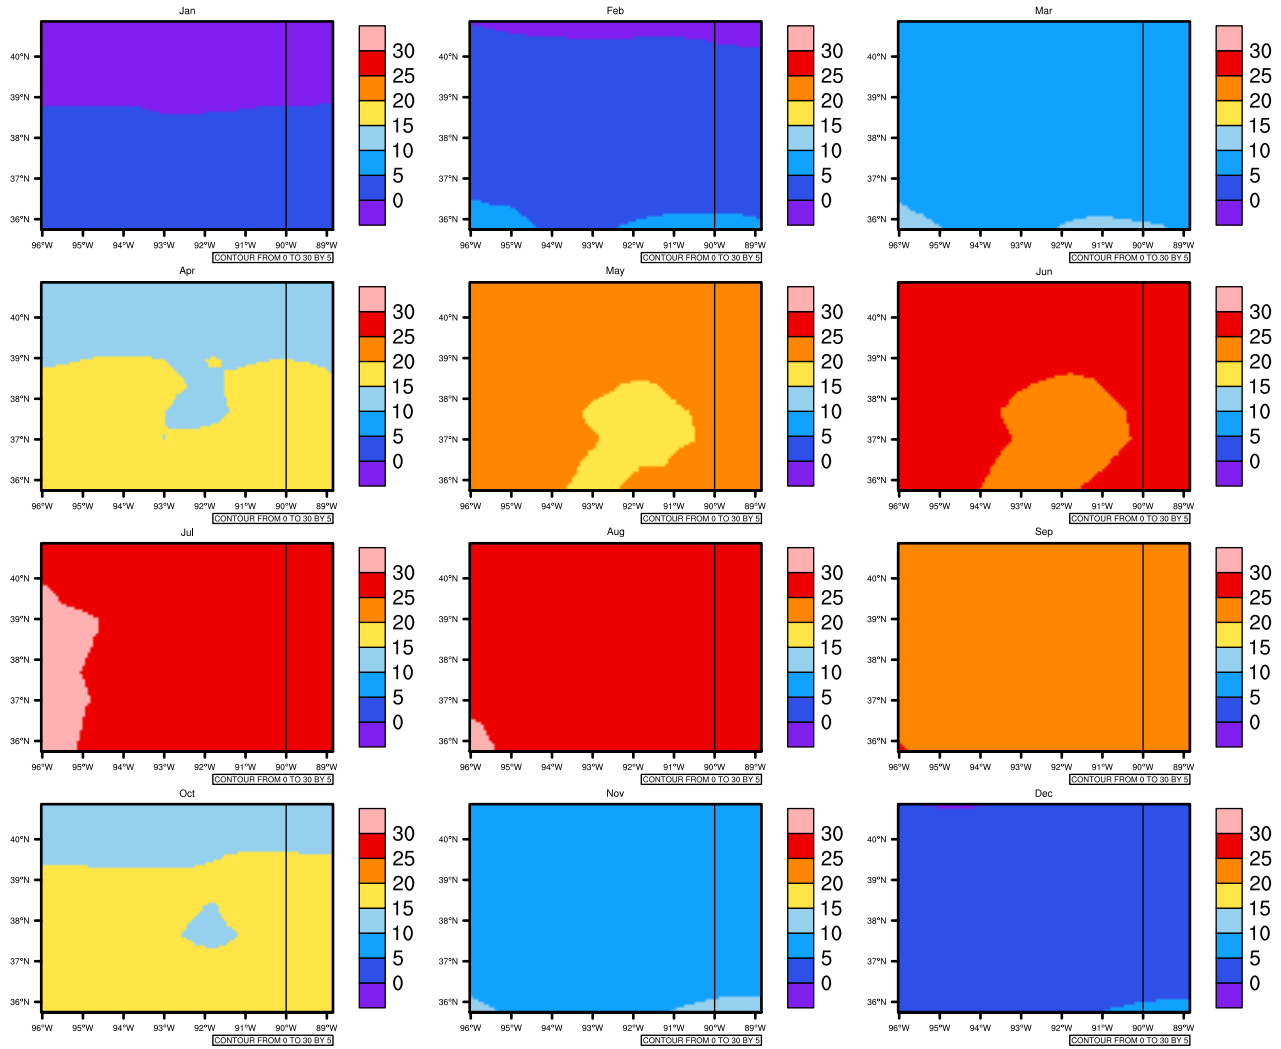

Monthly tas (c) In 1975-2005 MIROC4h historical - Missouri

AgriMetSoft (2020). Climate Maps. Available on:
<https://agrimetsoft.com/maps>

[Order a new map on <https://agrimetsoft.com/order>

[You can request maps from any dataset from the AgriMetSoft Team.](#)