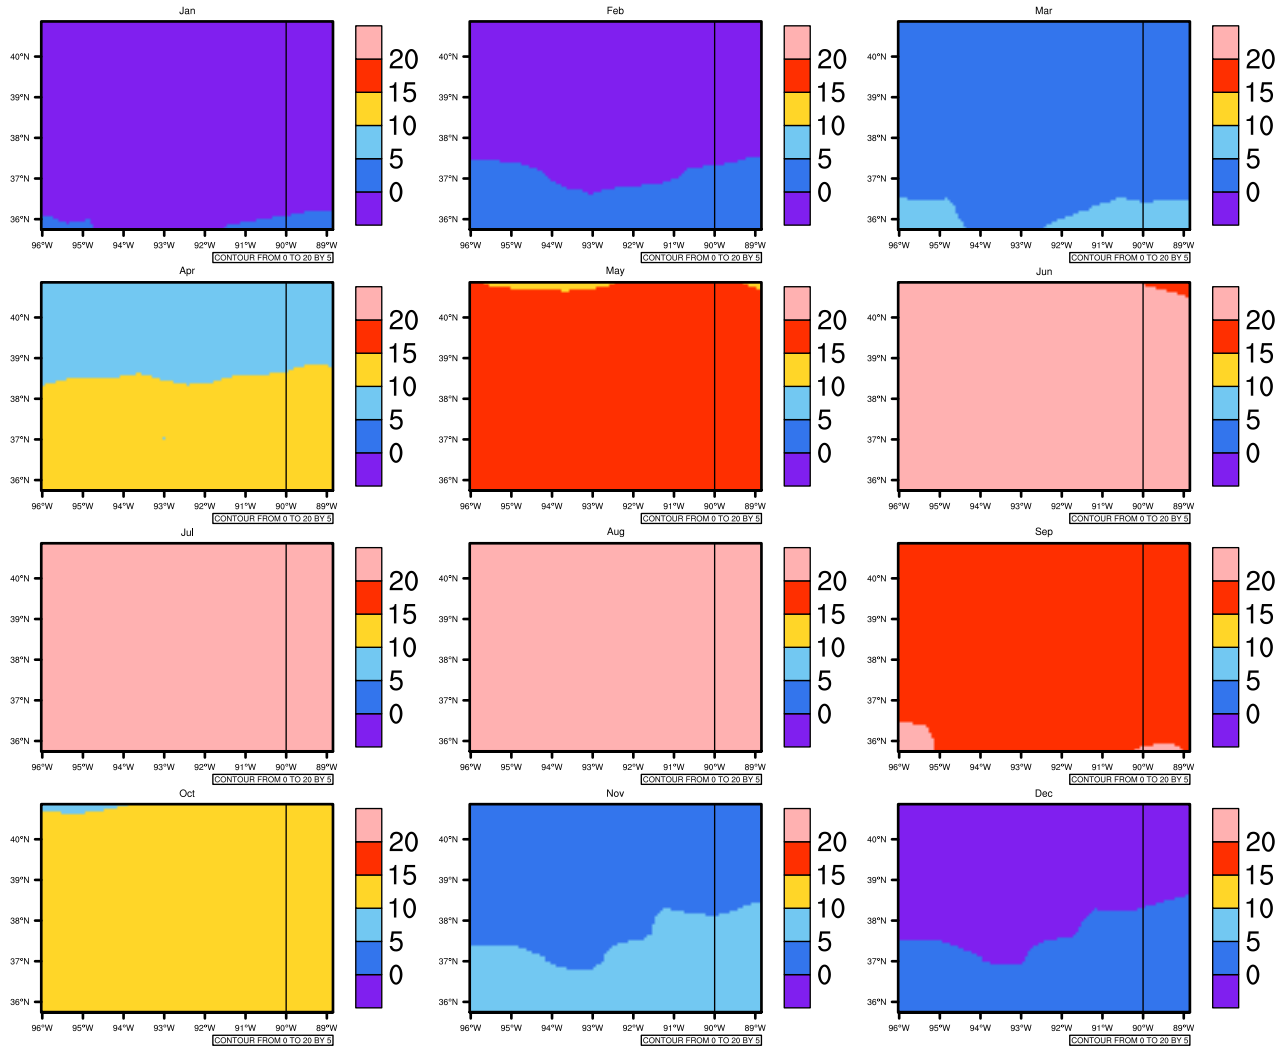

Monthly tasmin (c) In 1975-2005 MIROC4h historical - Missouri

AgriMetSoft (2020). Climate Maps. Available on:
<https://agrimetsoft.com/maps>

[Order a new map on <https://agrimetsoft.com/order>