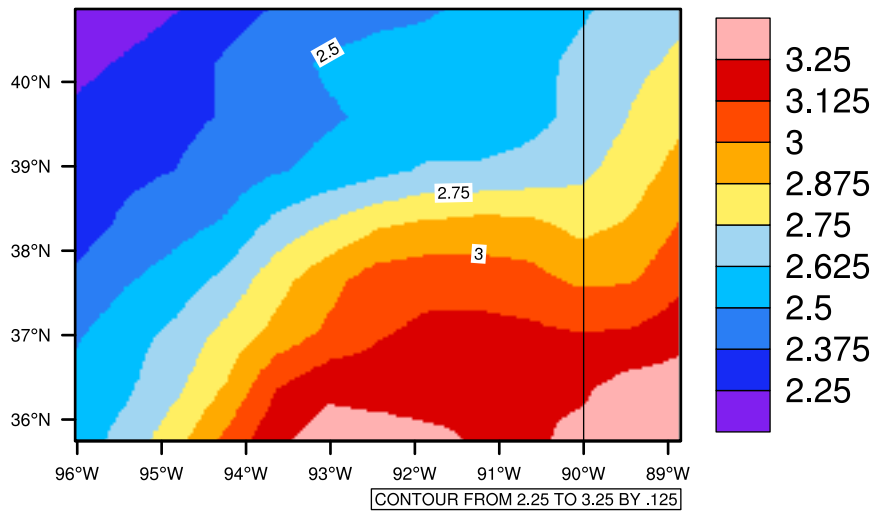

Yearly pr (mm/day) In 1975-2005 MIROC4h historical - Missouri

[You can request maps from any dataset from the AgriMetSoft Team.](#)