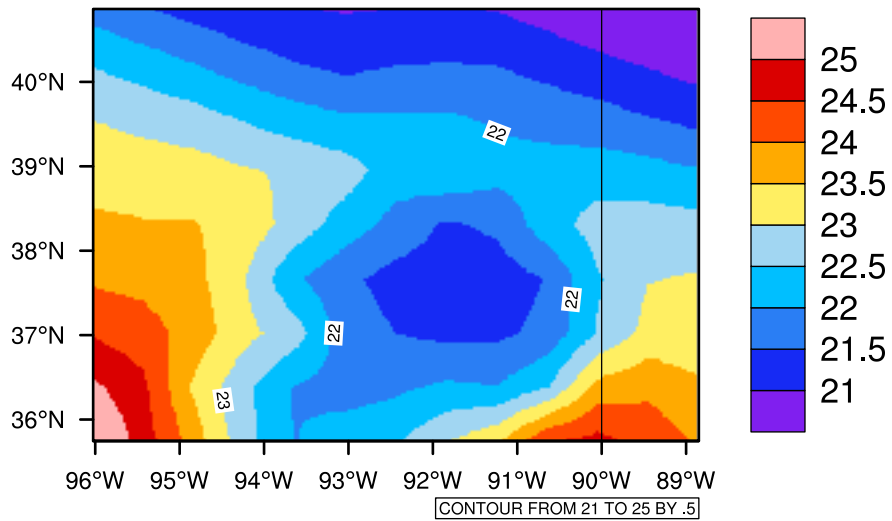

Yearly tasmax (c) In 2020-2029 MIROC4h RCP45 - Missouri

[You can request maps from any dataset from the AgriMetSoft Team.](#)