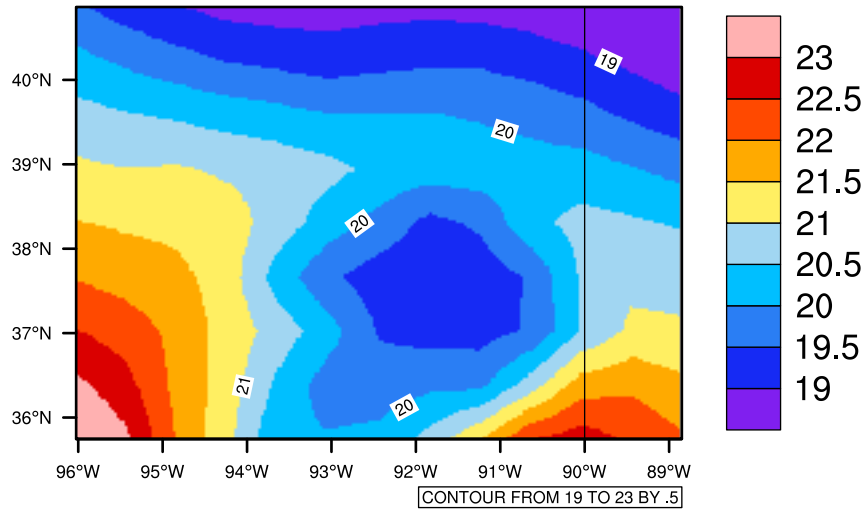

Yearly tasmax (c) In 1975-2005 MIROC4h historical - Missouri

[You can request maps from any dataset from the AgriMetSoft Team.](#)