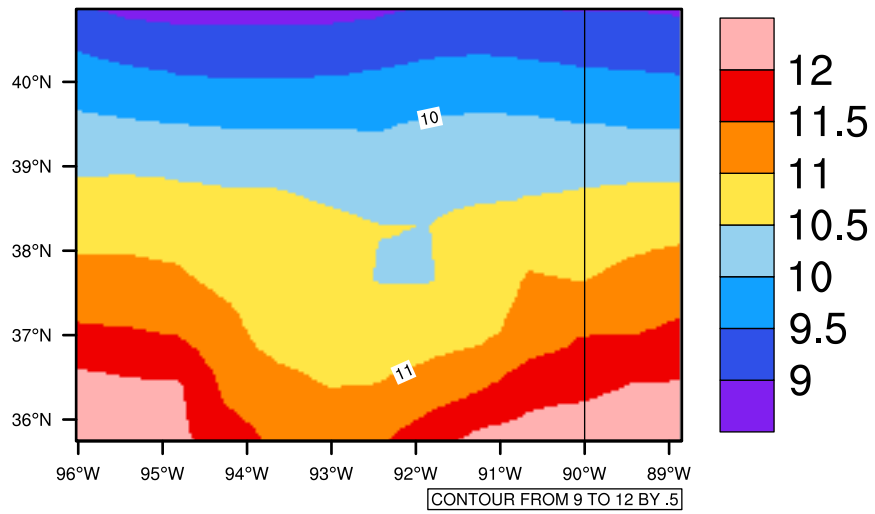

Yearly tasmin (c) In 1975-2005 MIROC4h historical - Missouri

[You can request maps from any dataset from the AgriMetSoft Team.](#)