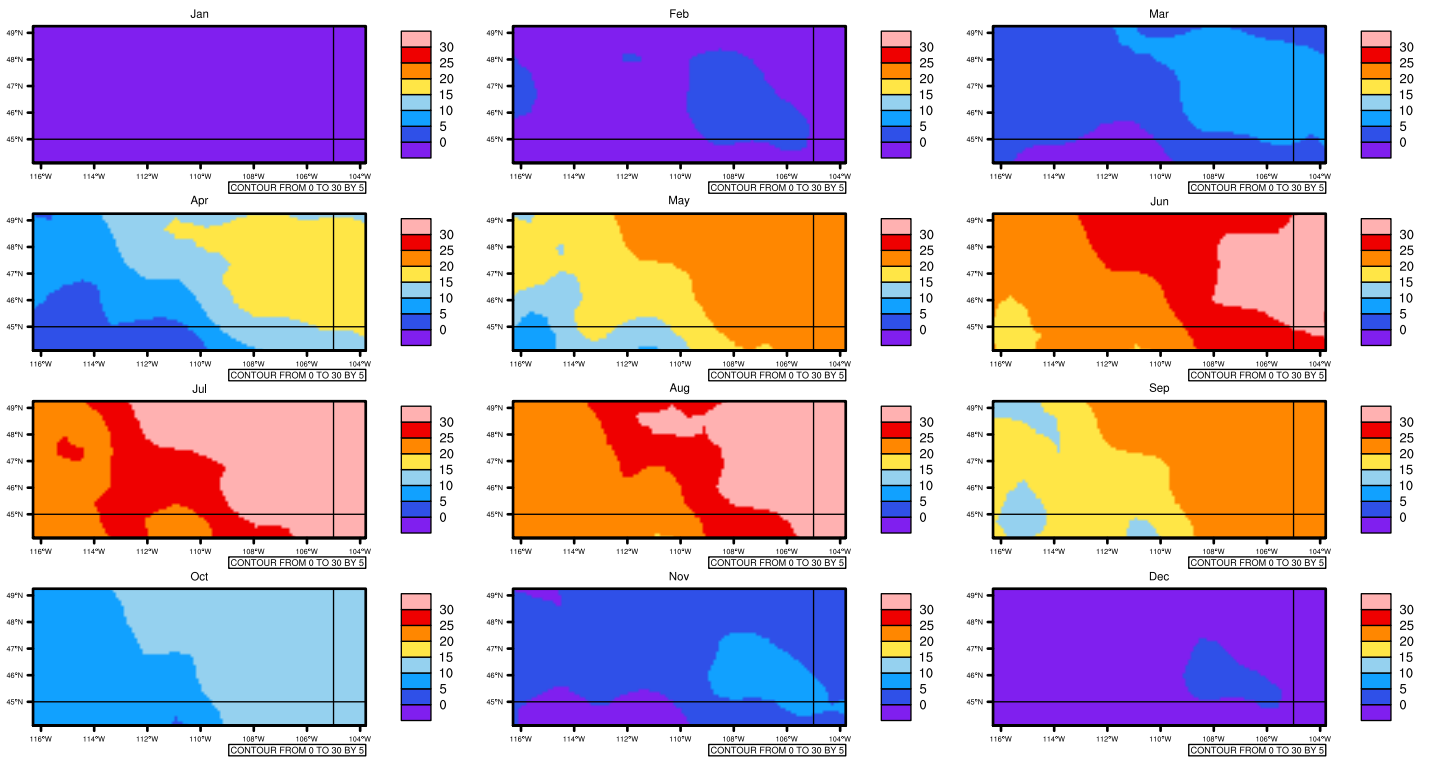

Monthly tasmx (c) In 1975-2005 MIROC4h historical - Montana

Order a new map on <https://agrimetsoft.com/order>