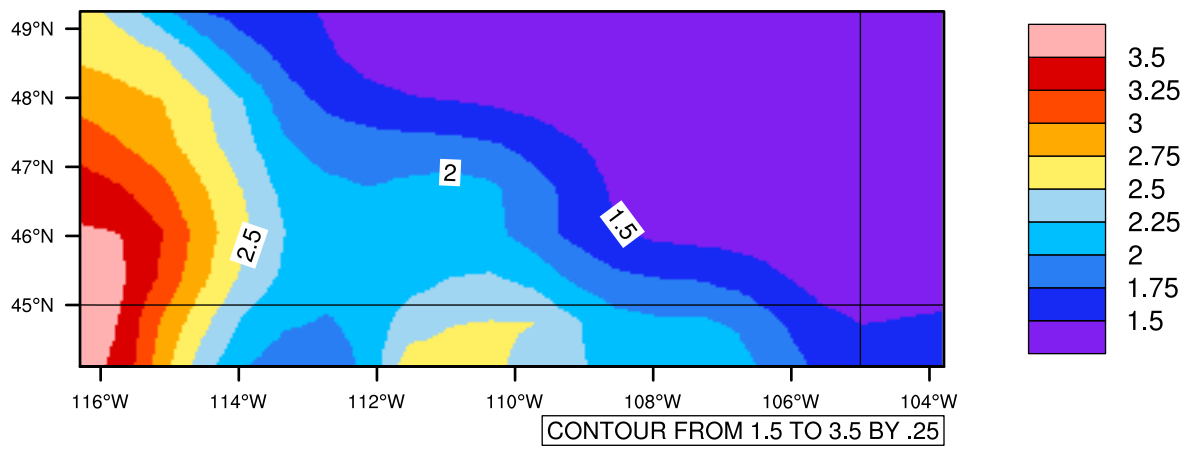

Yearly pr (mm/day) In 1975-2005 MIROC4h historical - Montana

[You can request maps from any dataset from the AgriMetSoft Team.](#)