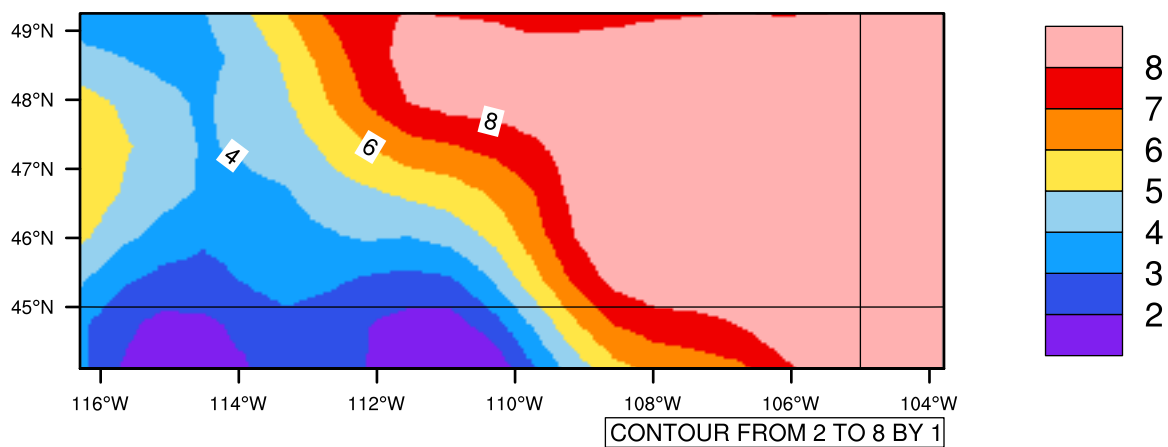

Yearly tas (c) In 1975-2005 MIROC4h historical - Montana

[You can request maps from any dataset from the AgriMetSoft Team.](#)