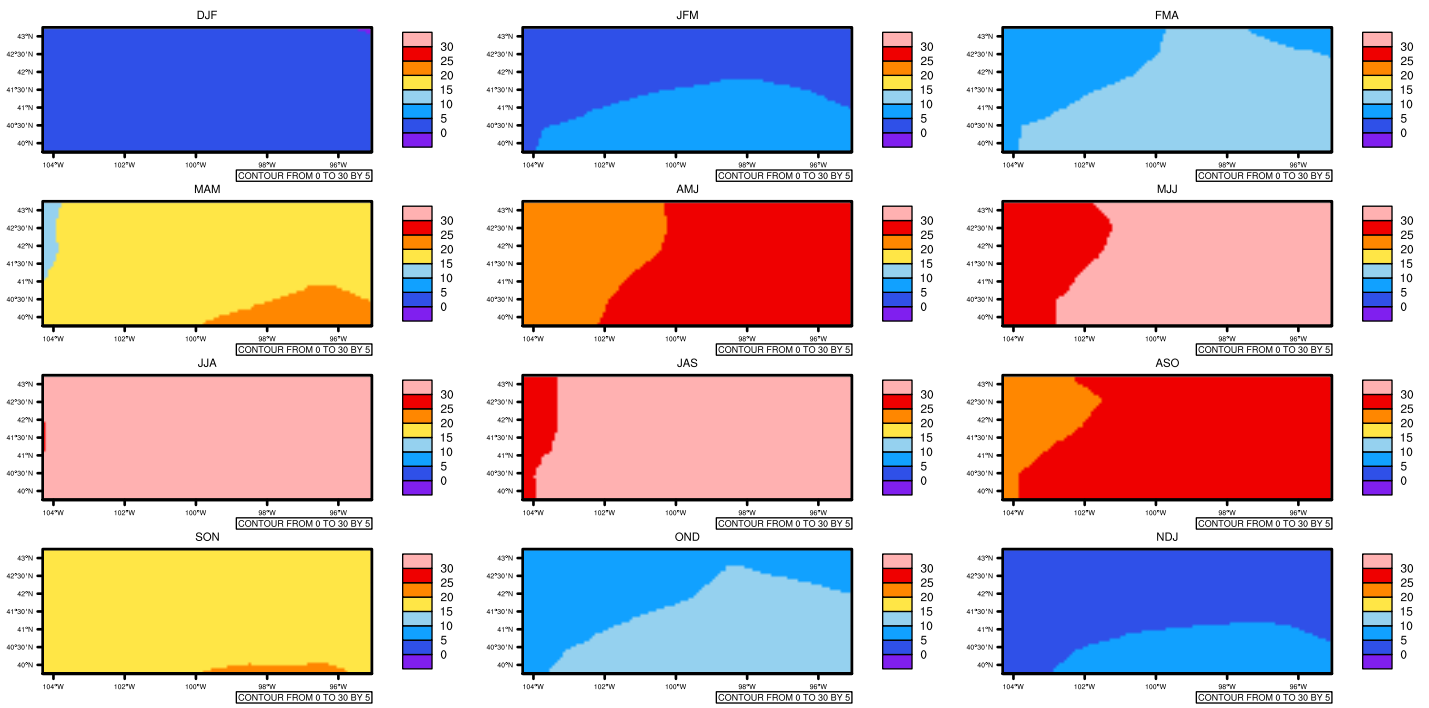

Seasonally tasmx (c) In 1975-2005 MIROC4h historical - Nebraska