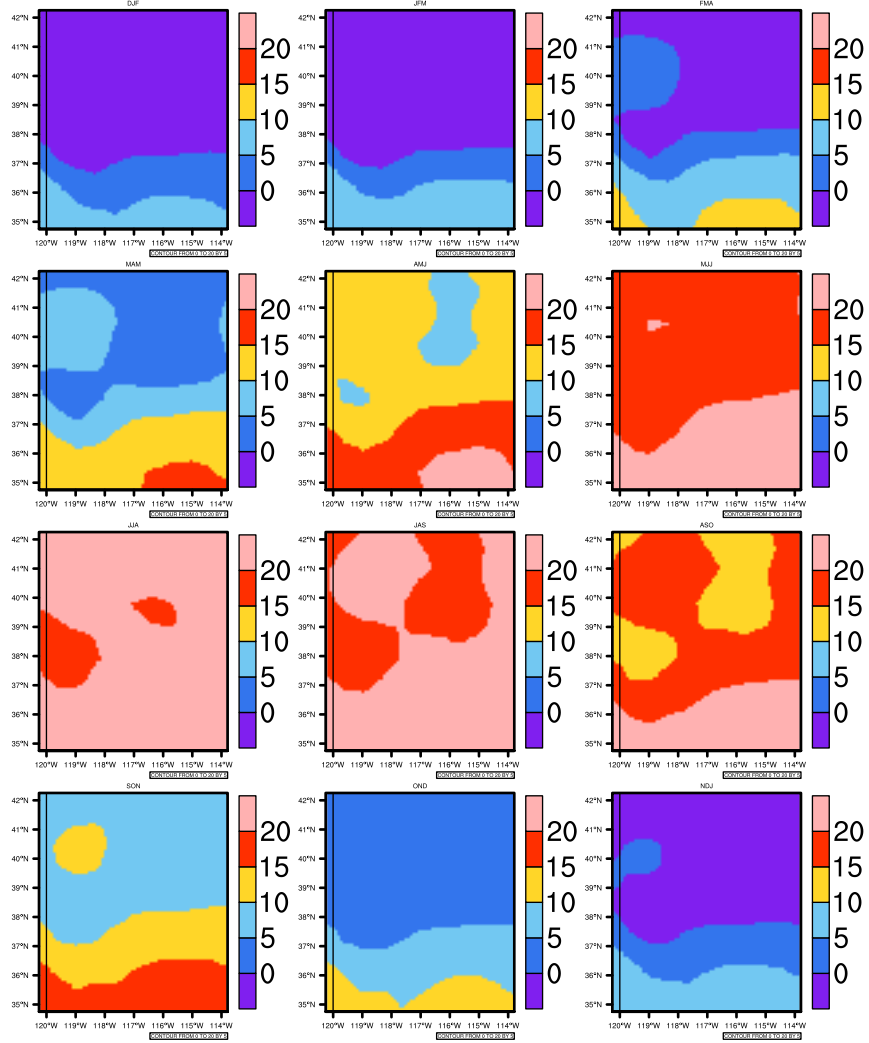

Seasonally tas (c) In 1975-2005 MIROC4h historical - Nevada

AgriMetSoft (2020). Climate Maps. Available on:
<https://agrimetsoft.com/maps>

[Order a new map on <https://agrimetsoft.com/order>

[You can request maps from any dataset from the AgriMetSoft Team.](#)